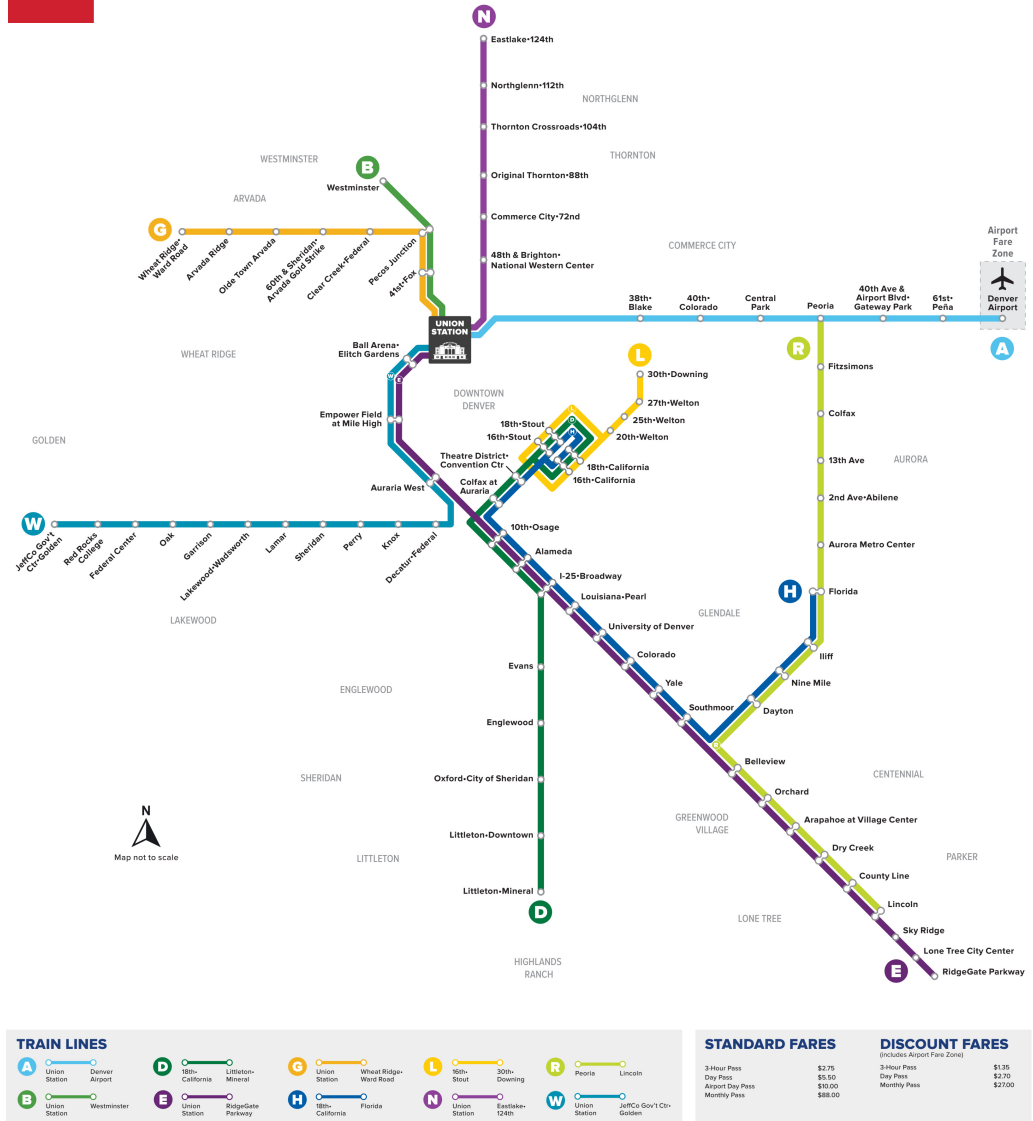

D

18th&California Station to Mineral Station

Rail Map

Holiday schedule

RTD services follow a Sunday/Holiday schedule on New Year's Day, Memorial Day, Independence Day, Labor Day, Thanksgiving Day, and Christmas Day

18th & Stout...	16th & Stout...	Theatre District -...	Colfax at Auraria...	10th & Osage...	Alameda Station	I-25 Bdwy 3rd (Lv)	Evans Station	Englewood Station	Oxford Station	Littleton Downtown...	Littleton Mineral...
08:15	08:18	08:20	08:24	08:28	08:31	08:34	08:38	08:41	08:43	08:46	08:50
08:45	08:48	08:50	08:54	08:58	09:01	09:04	09:08	09:11	09:13	09:16	09:20
09:15	09:18	09:20	09:24	09:28	09:31	09:34	09:38	09:41	09:43	09:46	09:50
09:45	09:48	09:50	09:54	09:58	10:01	10:04	10:08	10:11	10:13	10:16	10:20
10:15	10:18	10:20	10:24	10:28	10:31	10:34	10:38	10:41	10:43	10:46	10:50
10:45	10:48	10:50	10:54	10:58	11:01	11:04	11:08	11:11	11:13	11:16	11:20
11:15	11:18	11:20	11:24	11:28	11:31	11:34	11:38	11:41	11:43	11:46	11:50
11:45	11:48	11:50	11:54	11:58	12:01	12:04	12:08	12:11	12:13	12:16	12:20
12:15	12:18	12:20	12:24	12:28	12:31	12:34	12:38	12:41	12:43	12:46	12:50
12:45	12:48	12:50	12:54	12:58	01:01	01:04	01:08	01:11	01:13	01:16	01:20
01:15	01:18	01:20	01:24	01:28	01:31	01:34	01:38	01:41	01:43	01:46	01:50
01:45	01:48	01:50	01:54	01:58	02:01	02:04	02:08	02:11	02:13	02:16	02:20

RTD PARKING

Evans Station | 99 spaces
2151 S Delaware St, Denver 80223

Littleton / Mineral Station | 1227 spaces
3203 W Mineral Ave, Littleton 80120

I-25 / Broadway Station | 988 spaces
901 S Broadway, Denver 80209