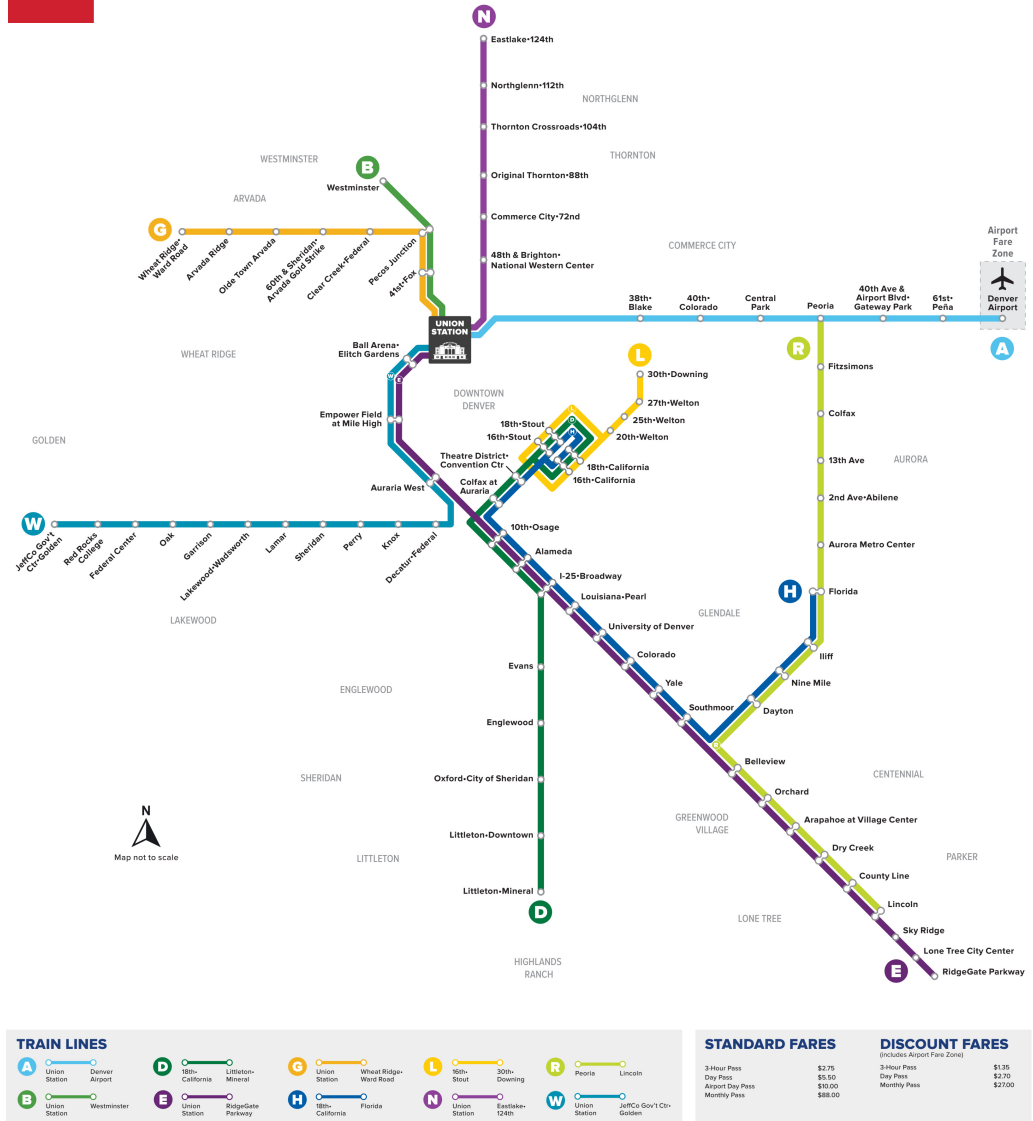

D

18th&California Station to Mineral Station

Rail Map

Holiday schedule

RTD services follow a Sunday/Holiday schedule on New Year's Day, Memorial Day, Independence Day, Labor Day, Thanksgiving Day, and Christmas Day

Littleton Mineral...	Littleton Downtown...	Oxford Station	Englewood Station	Evans Station	I-25 & Broadway...	Alameda Station	10th & Osage...	Colfax at Auraria...	Theatre District -...	16th & California...	18th & California...
07:38	07:41	07:45	07:47	07:51	07:54	07:56	07:59	08:06	08:08	08:10	08:12
08:08	08:11	08:15	08:17	08:21	08:24	08:26	08:29	08:36	08:38	08:40	08:42
08:38	08:41	08:45	08:47	08:51	08:54	08:56	08:59	09:06	09:08	09:10	09:12
09:08	09:11	09:15	09:17	09:21	09:24	09:26	09:29	09:36	09:38	09:40	09:42
09:38	09:41	09:45	09:47	09:51	09:54	09:56	09:59	10:06	10:08	10:10	10:12
10:08	10:11	10:15	10:17	10:21	10:24	10:26	10:29	10:36	10:38	10:40	10:42
10:38	10:41	10:45	10:47	10:51	10:54	10:56	10:59	11:06	11:08	11:10	11:12
11:08	11:11	11:15	11:17	11:21	11:24	11:26	11:29	11:36	11:38	11:40	11:42
11:38	11:41	11:45	11:47	11:51	11:54	11:56	11:59	12:06	12:08	12:10	12:12
12:08	12:11	12:15	12:17	12:21	12:24	12:26	12:29	12:36	12:38	12:40	12:42
12:38	12:41	12:45	12:47	12:51	12:54	12:56	12:59	01:06	01:08	01:10	01:12
01:08	01:11	01:15	01:17	01:21	01:24	01:26	01:29	01:36	01:38	01:40	01:42