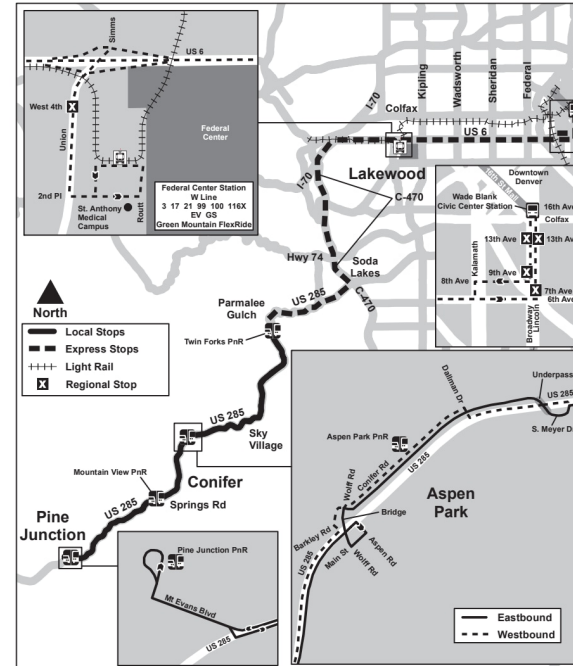

CV

Pine Junction / Conifer / Denver

Route CV Pine Junction/Conifer/Denver Effective: 4 January 2026
Map Revised: 4 January 2026

Holiday schedule

RTD services follow a Sunday/Holiday schedule on New Year's Day, Memorial Day, Independence Day, Labor Day, Thanksgiving Day, and Christmas Day

Legend

Pine Junction...	Stop / Station...
04:53	AM
05:50	PM

JANUARY 4, 2026 - MAY 23, 2026

EASTBOUND | MONDAY - FRIDAY

Pine Junction Park-n-Ride	Mountain View Park-n-Ride	Aspen Park Park-n-Ride	Twin Forks Park-n-Ride	Federal Center Station Gate H [Ar]	Federal Center Station Gate H [Lv]	Wade Blank Civic Cntr Stn
04:53	05:01	05:07	05:17	05:39	05:40	05:55
05:50	06:00	06:06	06:16	06:39	06:40	06:55
06:46	06:56	07:03	07:14	07:39	07:40	08:06

Monday - Friday: 6 a.m. - 8 p.m.

Saturday - Sunday: 9 a.m. - 6 p.m.

Visit us online: www.rtd-denver.com

Check schedules

View route maps

Find parking locations

Sign up for Aervice Alerts

Lost and Found

Federal Center Station | 1000 spaces
11601 W 2nd Place, Lakewood 80225

US285 / Twin Forks | 77 spaces
6164 US Hwy 285, Morrison 80465

Pine Junction | 92 spaces
76 Mount Evans Blvd, Pine 80470