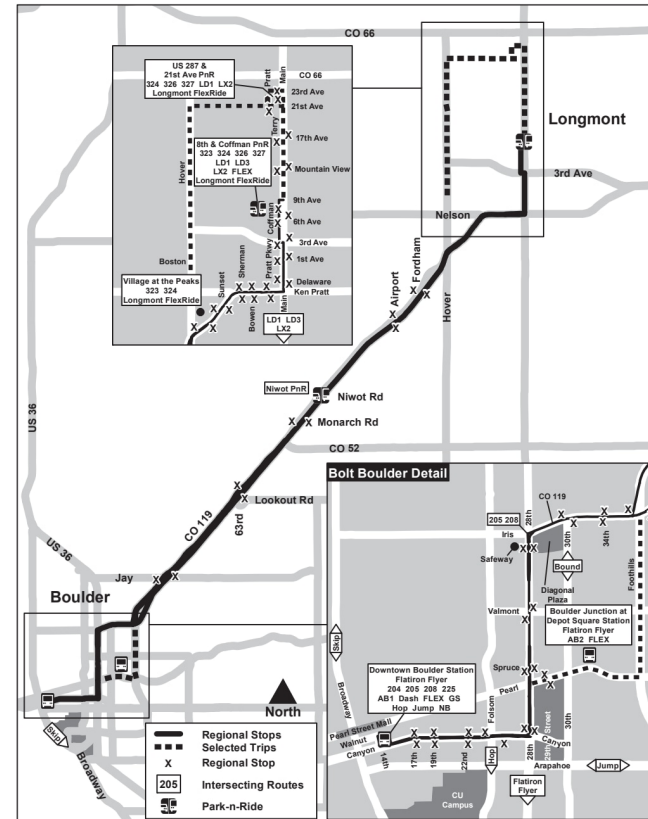

BOLT

Boulder / Longmont

Route BOLT Boulder / Longmont Effective: 4 January 2026
Map Revised: 4 January 2026

Holiday schedule

RTD services follow a Sunday/Holiday schedule on New Year's Day, Memorial Day, Independence Day, Labor Day, Thanksgiving Day, and Christmas Day

Legend

23rd & Main

04:56

05:51

Stop / Station...

AM

PM

JANUARY 4, 2026 - MAY 23, 2026