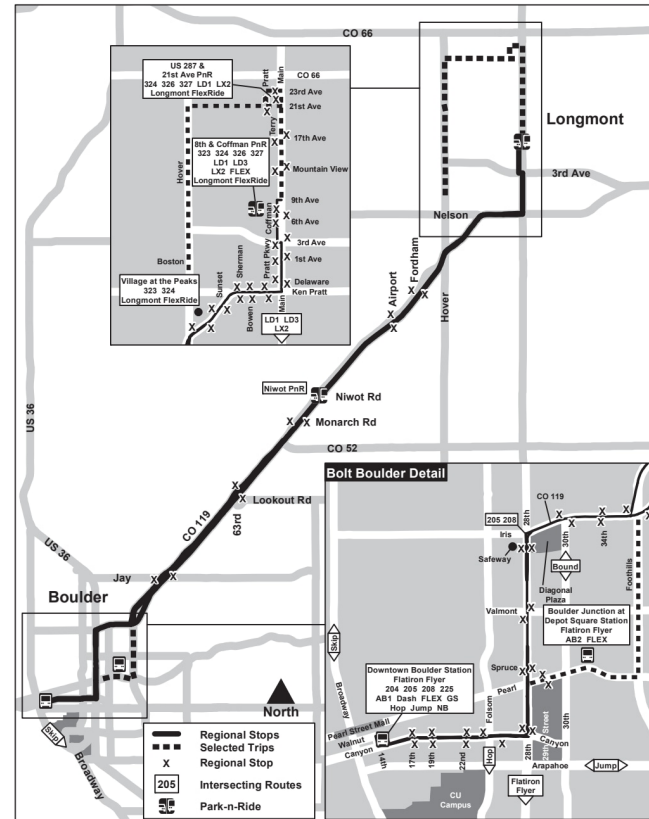

BOLT

Boulder / Longmont

ቦልደር / ሎንግሞንት

Route BOLT Boulder / Longmont Effective: 4 January 2026
Map Revised: 4 January 2026

የቦልደር ማህተም

የRTD አገልግሎቶች የአዲስ ዓመት ቀን፣ የመታሰቢያ ቀን፣ የግንባታ ቀን፣ የሰራተኛ ቀን፣ የምስጋና ቀን እና የገና ቀንን በተመለከተ የአሁኑ/የቦልደር ማህተም ይከተላሉ።

አፈ ታሪክ

Downtown...

06:37

07:07

የማቆሚያ / የጣቢያ...

ኤኤም

ከሰዓት በኋላ

Downtown Boulder Station...	28th - Canyon	28th - CO 119	CO 119 & Niwot Rd Park-n-Ride	CO 119 & Village at the...	Ken Pratt - Pratt	8th & Coffman PnR Gate F (Ar)	8th & Coffman PnR Gate F (Lv)	23rd & Main
06:37	06:43	06:49	07:00	07:07	07:11	07:19	07:20	07:32
07:07	07:13	07:19	07:30	07:37	07:41	07:49	07:50	08:02
07:37	07:43	07:49	08:00	08:07	08:11	08:19	08:20	08:32
08:07	08:14	08:20	08:31	08:38	08:43	08:51	08:52	09:04
08:37	08:44	08:50	09:01	09:08	09:13	09:21	09:22	09:34
09:07	09:14	09:20	09:31	09:38	09:43	09:51	09:52	10:04
09:37	09:44	09:50	10:01	10:08	10:13	10:21	10:22	10:34
10:37	10:45	10:51	11:02	11:09	11:14	11:23	11:24	11:36
11:37	11:45	11:51	12:02	12:09	12:14	12:23	12:24	12:36
12:37	12:46	12:52	01:03	01:10	01:15	01:25	01:26	01:38
01:37	01:46	01:52	02:03	02:10	02:15	02:25	02:26	02:38
02:07	02:16	02:22	02:33	02:40	02:45	02:55	02:56	03:08
02:37	02:46	02:52	03:03	03:10	03:15	03:25	03:26	03:38
03:07	03:17	03:23	03:36	03:43	03:48	03:59	04:00	04:12
03:37	03:47	03:53	04:06	04:13	04:18	04:29	04:30	04:42
04:10	04:20	04:26	04:39	04:46	04:51	05:02	05:03	05:15
04:37	04:47	04:53	05:06	05:13	05:18	05:29	05:30	05:42
05:07	05:16	05:22	05:34	05:41	05:45	05:55	05:56	06:08
05:37	05:46	05:52	06:04	06:11	06:15	06:25	06:26	06:38
06:07	06:16	06:22	06:34	06:41	06:45	06:55	06:56	07:08
06:37	06:46	06:52	07:04	07:11	07:15	07:25	07:26	07:38
07:37	07:45	07:51	08:02	08:08	08:12	08:21	08:22	08:32
08:37	08:45	08:51	09:02	09:08	09:12	09:21	09:22	09:32
09:37	09:43	09:48	09:58	10:04	10:08	10:16	10:17	10:27
10:37	10:43	10:48	10:58	11:04	11:08	11:16	11:17	11:27
11:37	11:43	11:48	11:58	12:04	12:08	12:16	12:17	12:27
12:37	12:43	12:48	12:58	01:04	01:08	01:16	01:17	01:27