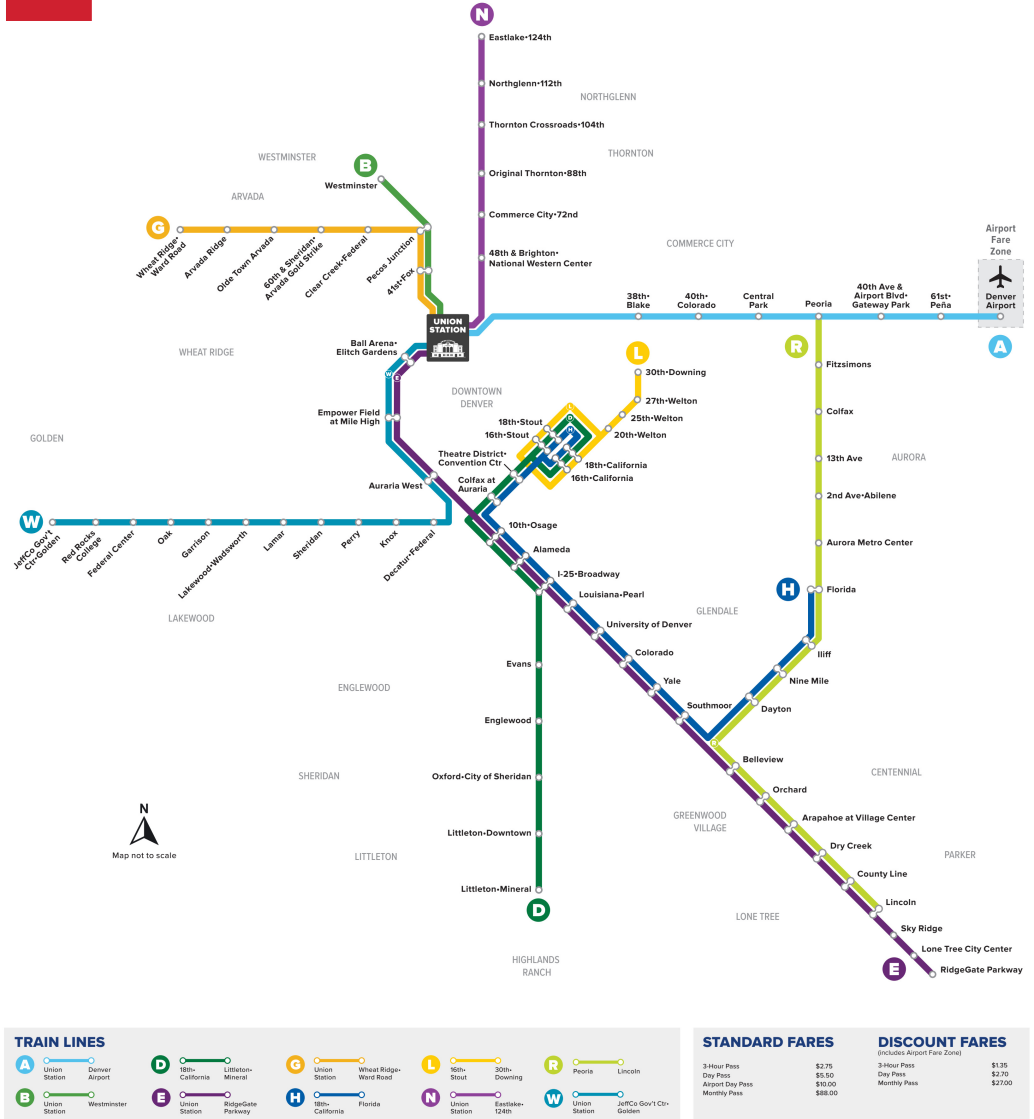

B

Union Station to Westminster Station

Rail Map

Holiday schedule

RTD services follow a Sunday/Holiday schedule on New Year's Day, Memorial Day, Independence Day, Labor Day, Thanksgiving Day, and Christmas Day

Legend

Union Station T8

06:09

07:09

Stop / Station...

AM

PM

JANUARY 4, 2026 - MAY 23, 2026

WESTBOUND | MONDAY - THURSDAY

Union Station T8
06:09
07:09
08:09
09:09
10:09
11:09
12:09
01:09
02:09
03:09
04:09
05:09
06:09
07:09
08:09
09:09
10:09
11:09

41st & Fox Stn

06:13
07:13
08:13
09:13
10:13
11:13
12:13
01:13
02:13
03:13
04:13
05:13
06:13
07:13
08:13
09:13
10:13
11:13

Pecos Junction Stn

06:17
07:17
08:17
09:17
10:17
11:17
12:17
01:17
02:17
03:17
04:17
05:17
06:17
07:17
08:17
09:17
10:17
11:17

Westminster Station

06:24
07:24
08:24
09:24
10:24
11:24
12:24
01:24
02:24
03:24
04:24
05:24
06:24
07:24
08:24
09:24
10:24
11:24