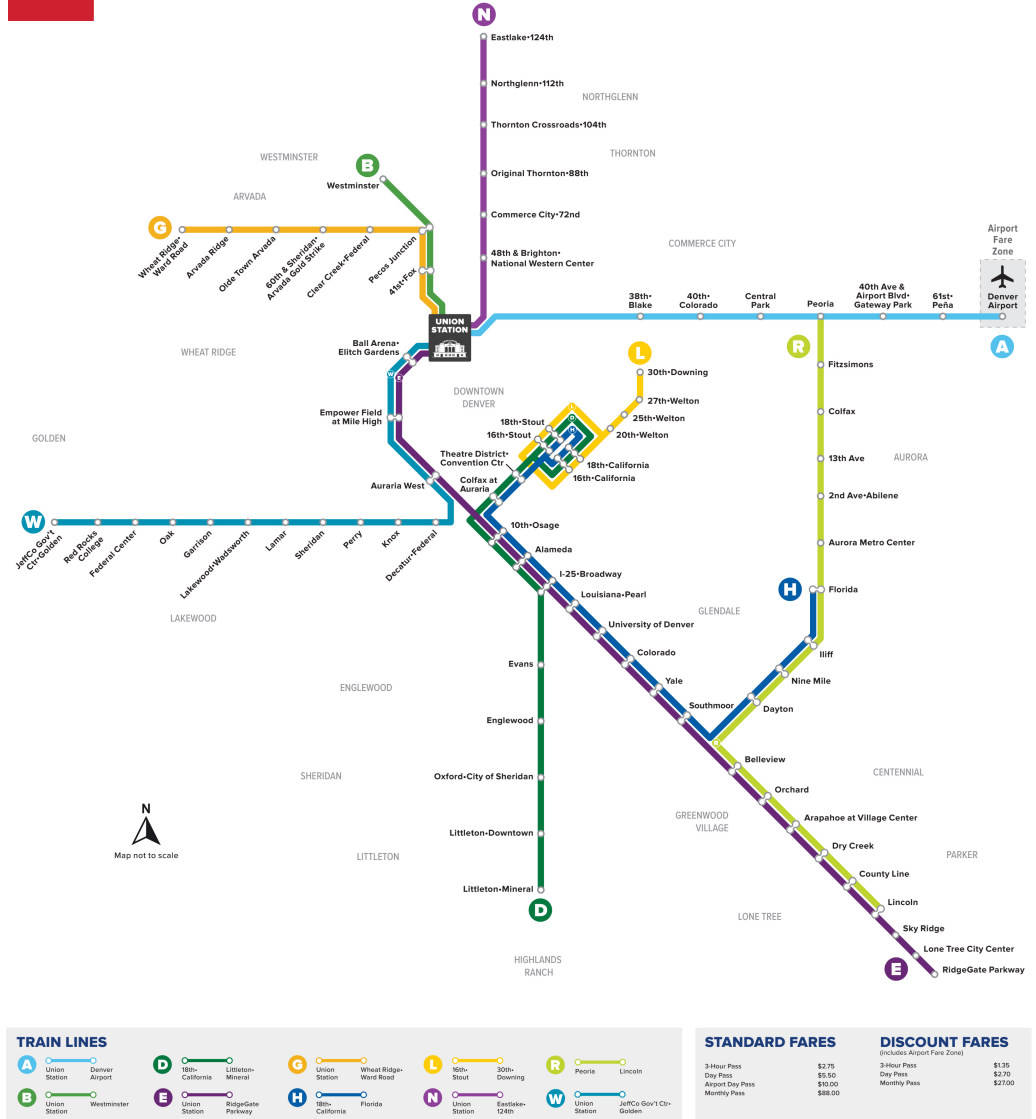

B

Union Station to Westminster Station

유니온 역에서 웨스트민스터 역까지

Rail Map

TRAIN LINES

- A** Union Station - Denver Airport
- B** Union Station - Westminster
- C** Union Station - Wheat Ridge - Ward Road
- D** 18th - Littleton - Mineral
- E** Union Station - RidgeGate Parkway
- G** Union Station - Wheat Ridge - Ward Road
- H** 18th - Florida
- L** 16th - Stout - 30th - Downing
- N** Union Station - Eastlake - 124th
- R** Peoria - Lincoln
- W** Union Station - JRCo Gov't Ctr - Golden

STANDARD FARES

- 2 Hour Pass: \$2.75
- Day Pass: \$5.00
- Airport Day Pass: \$10.00
- Monthly Pass: \$58.00

DISCOUNT FARES

- 2 Hour Pass (Includes Airport Fare Zone): \$1.95
- Day Pass: \$2.95
- Monthly Pass: \$27.00

범례

휴일 일정

RTD 서비스는 설날, 현충일, 독립기념일, 노동절, 추수감사절, 성탄절의 일요일/공휴일 일정을 따릅니다.

Westminster...

05:43
06:43

정류장 / 역 이름

AM
PM

2026년 1월 4일 - 2026년 5월 23일

동행 | 토요일

Westminster Station

05:43
06:43
07:43
08:43
09:43
10:43
11:43
12:43
01:43
02:43
03:43
04:43
05:43
06:43
07:43
08:43
09:43
10:43

Pecos Junction Stn

05:45
06:45
07:45
08:45
09:45
10:45
11:45
12:45
01:45
02:45
03:45
04:45
05:45
06:45
07:45
08:45
09:45
10:45