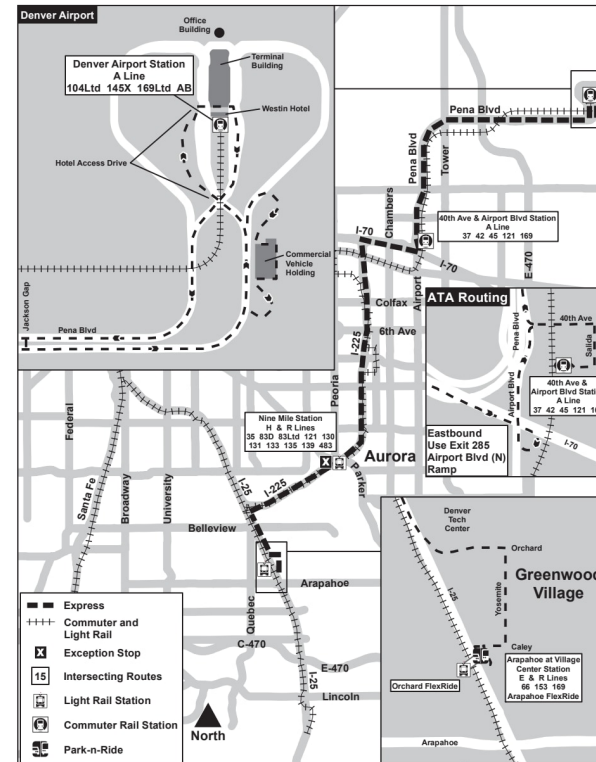

AT

Arapahoe County / Denver Airport

Route AT Arapahoe Station/DIA Effective: 8 January 2023
Map Revised: 8 January 2023

Holiday schedule

RTD services follow a Sunday/Holiday schedule on New Year's Day, Memorial Day, Independence Day, Labor Day, Thanksgiving Day, and Christmas Day

Legend

Denver Airport...	Stop / Station...
06:17	AM
07:17	PM

JANUARY 4, 2026 - MAY 23, 2026

SOUTHBOUND | MONDAY - FRIDAY

Denver Airport Station Gate 9

06:17
 07:17
 08:17
 09:17
 10:17
 11:17
12:17
01:10
01:17
02:10
02:17
02:45
03:00
03:17
04:17
05:17
06:17
07:17
08:17
09:17
10:17
10:27
11:17
 12:17
 01:17

Nine Mile Station Gate H

06:47
 07:47
 08:47
 09:47
 10:47
 11:47
12:47
01:42
01:49
02:42
02:52
03:20
03:35
03:52
04:52
05:52
06:44
07:44
08:44
09:44
10:44
10:54
11:44
 12:44
 01:44

Arapahoe at Village Center Station Gate A

Monday - Friday: 6 a.m. - 8 p.m.

Saturday - Sunday: 9 a.m. - 6 p.m.

Visit us online: www.rtd-denver.com

Check schedules

View route maps

Find parking locations

Sign up for Aervice Alerts

Lost and Found