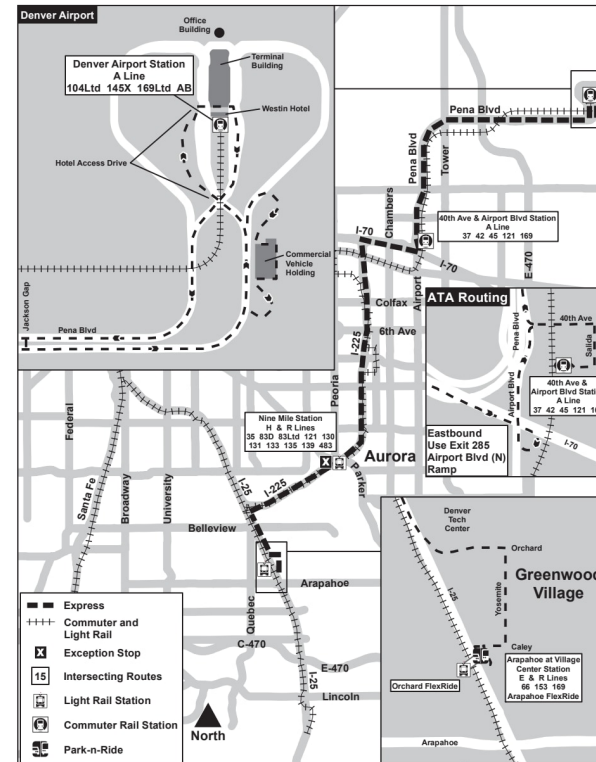

AT

Arapahoe County / Denver Airport

Route AT Arapahoe Station/DIA Effective: 8 January 2023
Map Revised: 8 January 2023

Holiday schedule

RTD services follow a Sunday/Holiday schedule on New Year's Day, Memorial Day, Independence Day, Labor Day, Thanksgiving Day, and Christmas Day

Legend

Denver Airport...	Stop / Station...
06:17	AM
07:17	PM

JUNE 7, 2026 - SEPTEMBER 26, 2026

SOUTHBOUND | SUNDAY/HOLIDAY

Denver Airport Station Gate 9

06:17
07:17
08:17
09:17
10:17
11:17
12:17
01:10
01:17
02:10
02:17
02:45
03:00
03:17
04:17
05:17
06:17
07:17
08:17
09:17
10:17
10:28
11:17
12:17
01:17

Nine Mile Station Gate H

06:42
07:42
08:42
09:42
10:42
11:42
12:42
01:35
01:42
02:35
02:42
03:10
03:25
03:42
04:42
05:42
06:42
07:42
08:42
09:42
10:42
10:53
11:42
12:42
01:42

Arapahoe at Village Center Station Gate A

Saturday - Sunday: 9 a.m. - 6 p.m.

Visit us online: www.rtd-denver.com

Check schedules

View route maps

Find parking locations

Sign up for Aervice Alerts

Lost and Found

303.299.6000 (option 3)