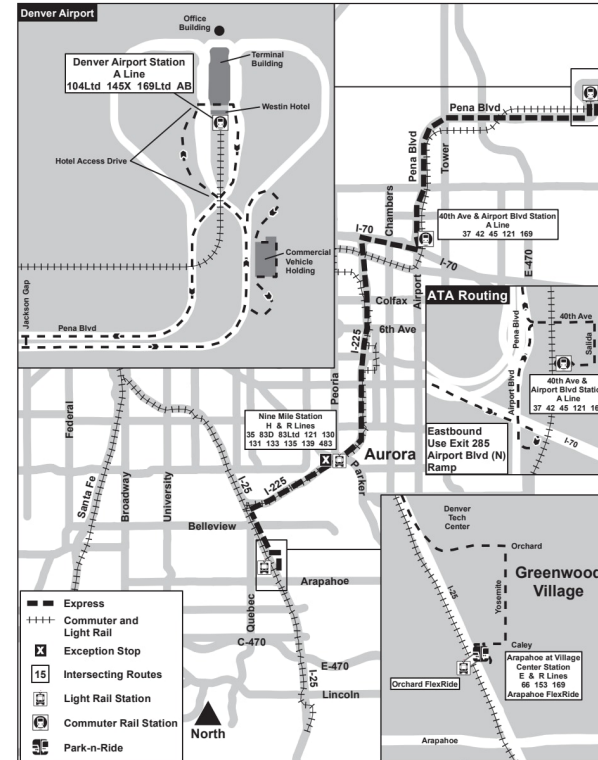

AT

Arapahoe County / Denver Airport

Route AT Arapahoe Station/DIA Effective: 8 January 2023
Map Revised: 8 January 2023

Holiday schedule

RTD services follow a Sunday/Holiday schedule on New Year's Day, Memorial Day, Independence Day, Labor Day, Thanksgiving Day, and Christmas Day

Legend

Denver Airport...

06:17

07:17

Stop / Station...

AM

PM

JANUARY 4, 2026 - MAY 23, 2026

Nine Mile Station Gate H

06:42
 07:42
 08:42
 09:42
 10:42
 11:42
12:42
01:35
01:42
02:35
02:42
03:10
03:25
03:42
04:42
05:42
06:42
07:42
08:42
09:42
10:42
10:53
11:42
 12:42
 01:42

Arapahoe at Village Center Station Gate A

Monday - Friday: 6 a.m. - 8 p.m.

Saturday - Sunday: 9 a.m. - 6 p.m.

Visit us online: www.rtd-denver.com

Check schedules

View route maps

Find parking locations

Sign up for Aervice Alerts

Lost and Found