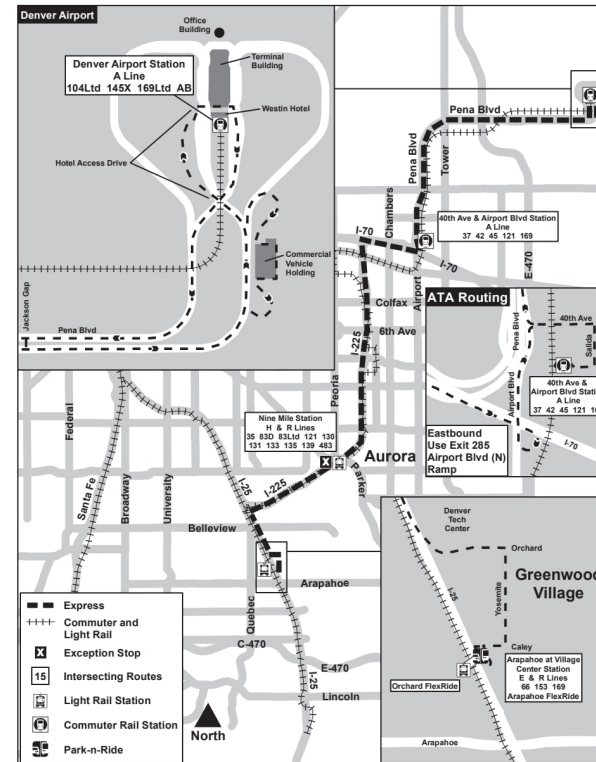

AT/ATA

Arapahoe County / Denver Airport

Route AT Arapahoe Station/DIA Effective: 8 January 2023
Map Revised: 8 January 2023

Holiday schedule

RTD services follow a Sunday/Holiday schedule on New Year's Day, Memorial Day, Independence Day, Labor Day, Thanksgiving Day, and Christmas Day

Legend

Arapahoe at...

02:37

03:19

Stop / Station...

AM

PM

CUSTOMER ASSISTANCE

Customer Care

303.299.6000 (TTY) 711

Monday - Friday: 6 a.m. - 8 p.m.

Saturday - Sunday: 9 a.m. - 6 p.m.

Visit us online: www.rtd-denver.com

Check schedules

View route maps

Find parking locations

Sign up for Aervice Alerts

Lost and Found

303.299.6000 (option 3)

Schedules and Services

Scan here for schedules and services

Transit Watch

Have security or safety concerns?

Download RTD Transit Watch now or