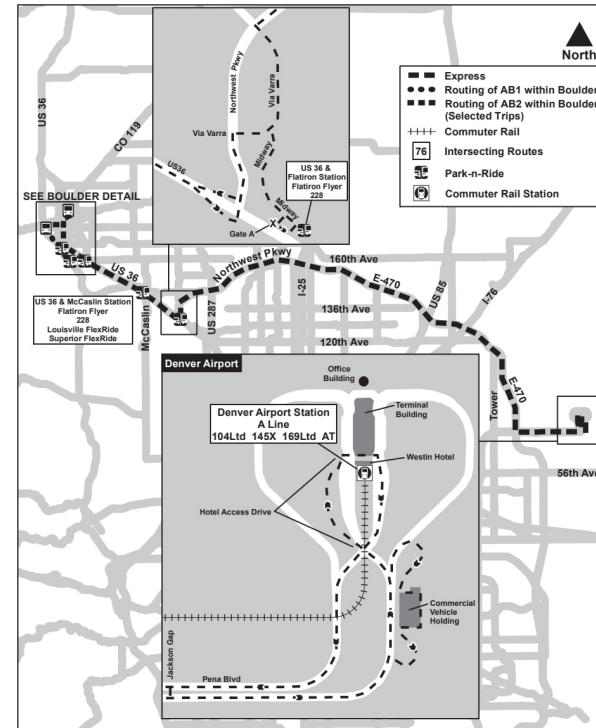

AB1

Boulder / Denver Airport

Route AB1/AB2/ABX DIA/Boulder via E-470 Effective: 19 January 2025
Map Revised: 19 January 2025

Holiday schedule

RTD services follow a Sunday/Holiday schedule on New Year's Day, Memorial Day, Independence Day, Labor Day, Thanksgiving Day, and Christmas Day

Note: AB1 stops (Boulder): DBS, University, Euclid, Baseline, 27th Way, Dartmouth, Table Mesa / 39th St PnR, Table Mesa / Tantra, US36 & Table Mesa Station. AB2 stops (Boulder): DBS, McGuckin, 28 / Arapahoe, Taft, Colorado, US 36 & Table Mesa Station