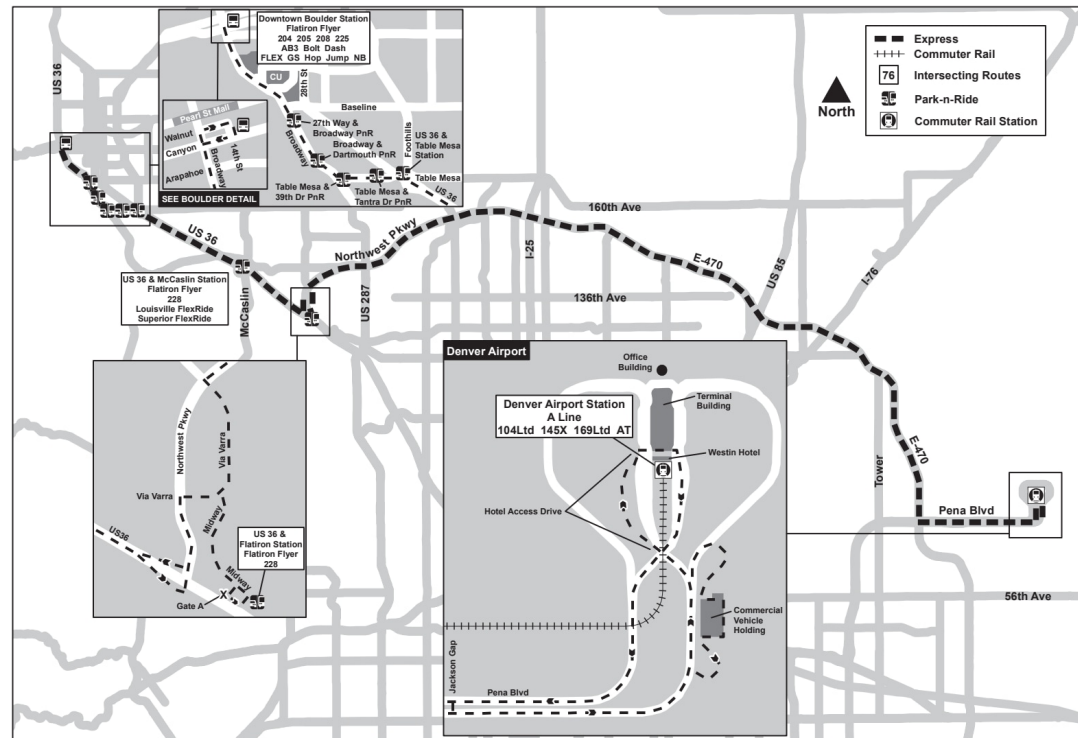

AB1

Boulder / Denver Airport

Route AB1 Denver Airport/Downtown Boulder (DBS)

Holiday schedule

RTD services follow a Sunday/Holiday schedule on New Year's Day, Memorial Day, Independence Day, Labor Day, Thanksgiving Day, and Christmas Day

Legend

Denver Airport...

Stop / Station...

05:20

AM

06:20

PM