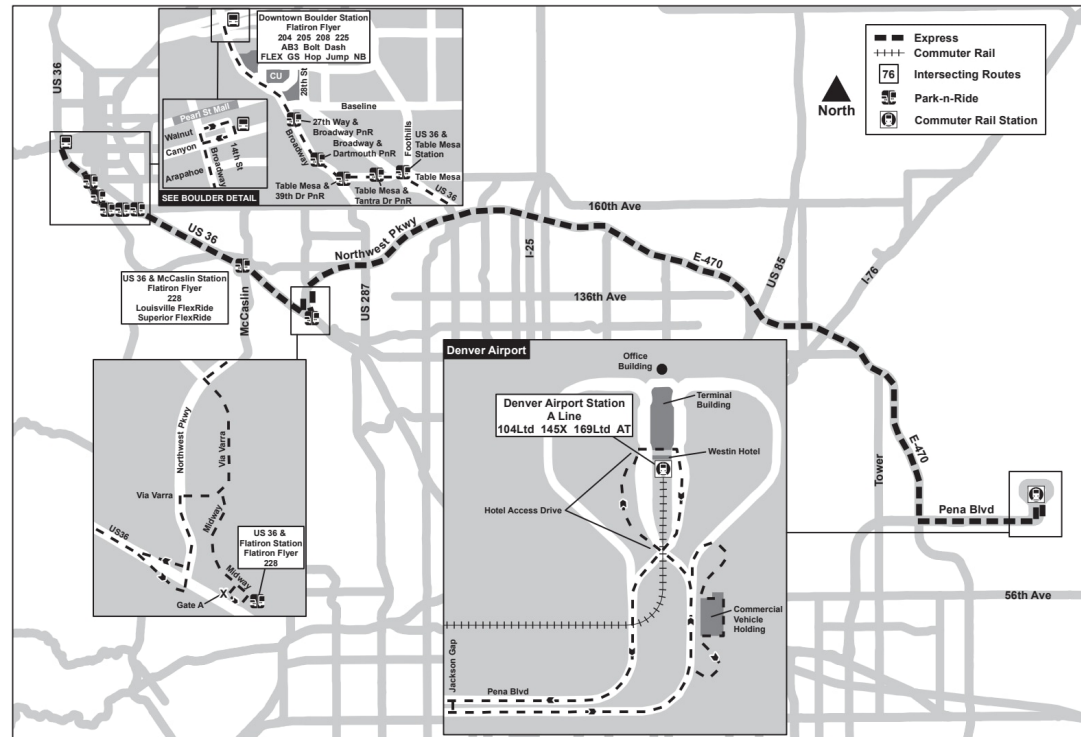

AB1

Boulder / Denver Airport ቦልደር / ዴንቨር አየር ማረፊያ

Route AB1 Denver Airport/Downtown Boulder (DBS)

የቦይል መርሃ ግብር

የRTD አገልግሎቶች የአዲስ ዓመት ቀን፣ የመታሰቢያ ቀን፣ የነፃነት ቀን፣ የሰራተኛ ቀን፣ የምስጋና ቀን እና የገና ቀንን በተመለከተ የአሁኑ/የቦይል መርሃ ግብርን ይከተላሉ።

አፈ ታሪክ

Downtown...

02:57
04:27

የማቆሚያ / የጣቢያ...

ኤኤም
ከሰዓት በኋላ