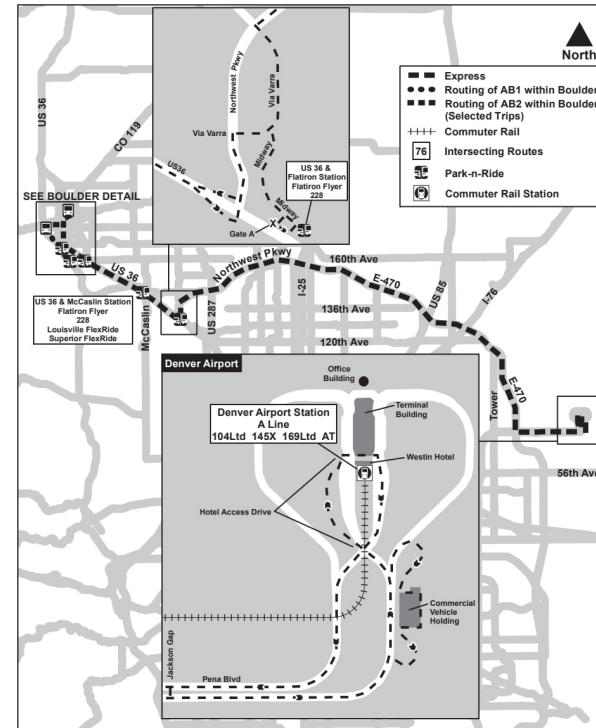

## Boulder / Denver Airport

Route AB1/AB2/ABX DIA/Boulder via E-470 Effective: 19 January 2025  
Map Revised: 19 January 2025

### Holiday schedule

RTD services follow a Sunday/Holiday schedule on New Year's Day, Memorial Day, Independence Day, Labor Day, Thanksgiving Day, and Christmas Day

Note: AB1 stops (Boulder): DBS, University, Euclid, Baseline, 27th Way, Dartmouth, Table Mesa / 39th St PnR, Table Mesa / Tantra, US36 & Table Mesa Station. AB2 stops (Boulder): DBS, McGuckin, 28 / Arapahoe, Taft, Colorado, US 36 & Table Mesa Station