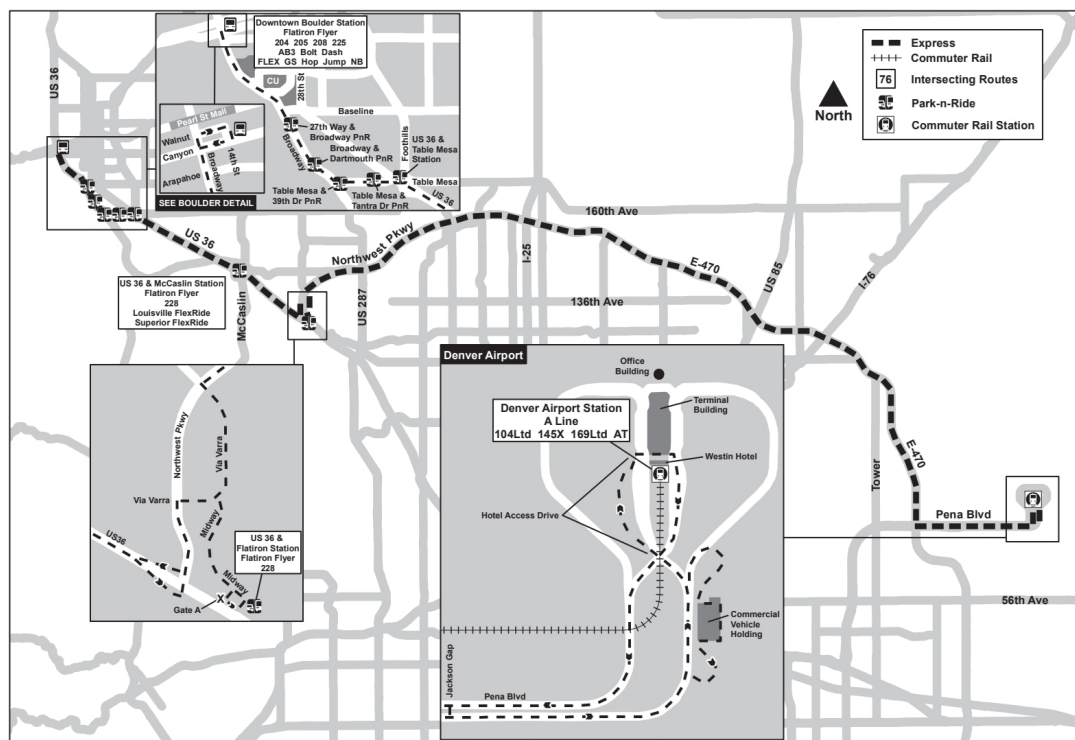

AB1

Boulder / Denver Airport Aéroport de Boulder / Denver

Route AB1 Denver Airport/Downtown Boulder (DBS)

Calendrier des vacances

Les services RTD suivent un horaire dimanche/vacances le jour de l'an, Memorial Day, Independence Day, Labor Day, Thanksgiving Day et le jour de Noël.

Légende

Downtown...

03:03

04:35

Nom de l'arrêt / ...

AM

PM