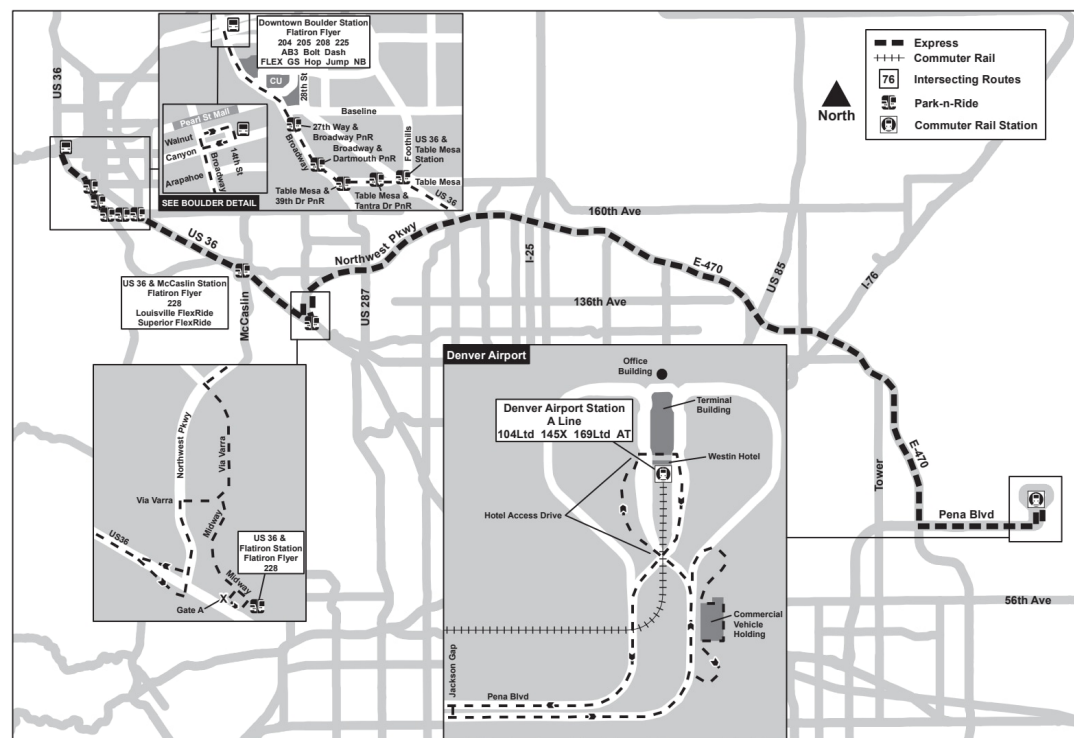

AB1

Boulder / Denver Airport Aéroport de Boulder / Denver

Route AB1 Denver Airport/Downtown Boulder (DBS)

Calendrier des vacances

Les services RTD suivent un horaire dimanche/vacances le jour de l'an, Memorial Day, Independence Day, Labor Day, Thanksgiving Day et le jour de Noël.

Légende

Downtown...

03:04

04:34

Nom de l'arrêt / ...

AM

PM