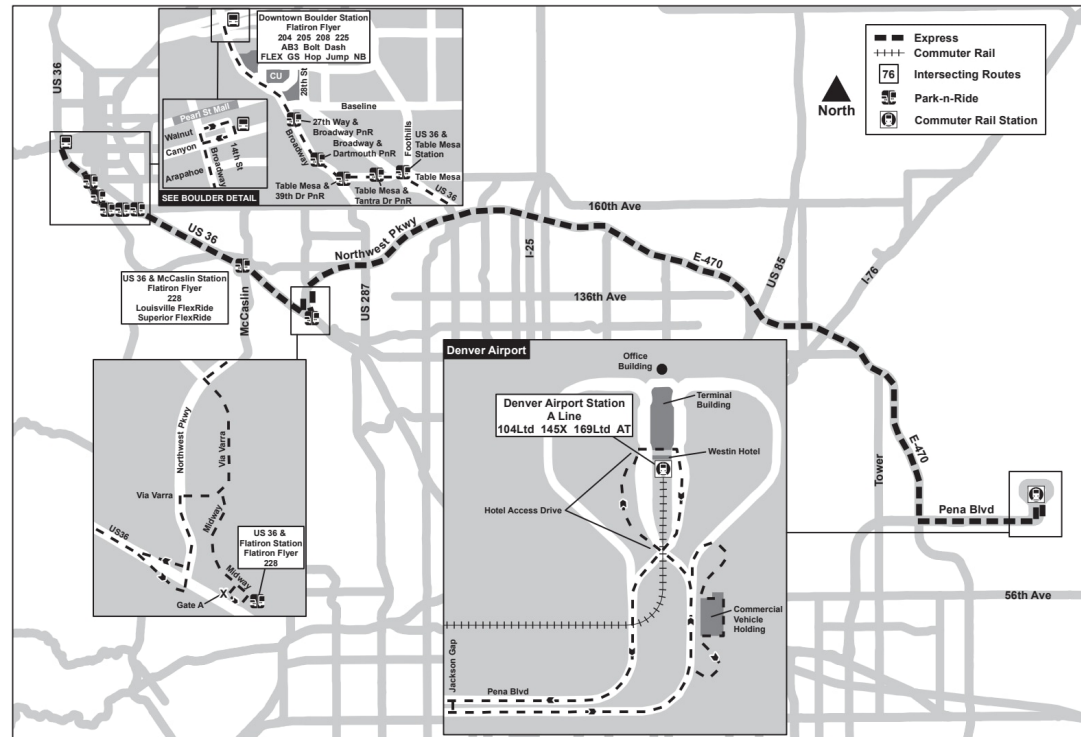

AB1

Boulder / Denver Airport ቦልደር / ዴንቨር አየር ማረፊያ

Route AB1 Denver Airport/Downtown Boulder (DBS)

የቦይል መርሃ ግብር

የRTD አገልግሎቶች የአዲስ ዓመት ቀን፣ የመታሰቢያ ቀን፣ የነፃነት ቀን፣ የሰራተኛ ቀን፣ የምስጋና ቀን እና የገና ቀንን በተመለከተ የአሁኑ/የቦይል መርሃ ግብርን ይከተላሉ።

አፈ ታሪክ

Downtown...

03:04

04:34

የማቆሚያ / የጣቢያ...

ኤኤም

ከሰዓት በኋላ