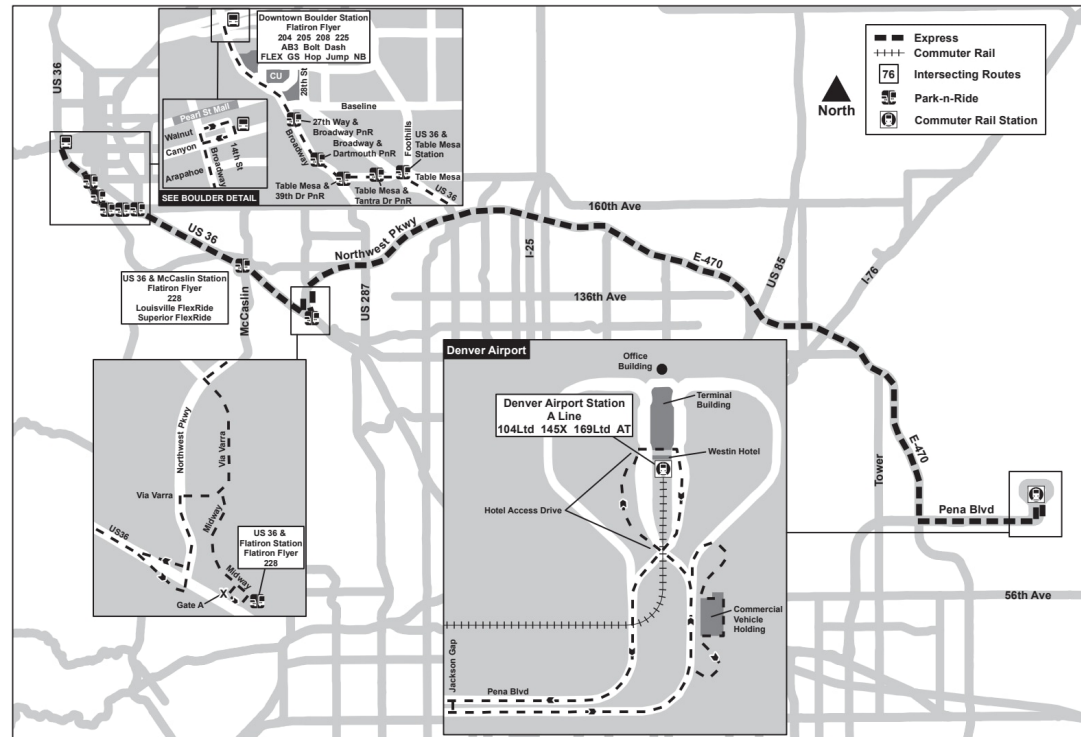

AB1

Boulder / Denver Airport

Route AB1 Denver Airport/Downtown Boulder (DBS)

Holiday schedule

RTD services follow a Sunday/Holiday schedule on New Year's Day, Memorial Day, Independence Day, Labor Day, Thanksgiving Day, and Christmas Day

Legend

Downtown...

03:04

04:34

Stop / Station...

AM

PM