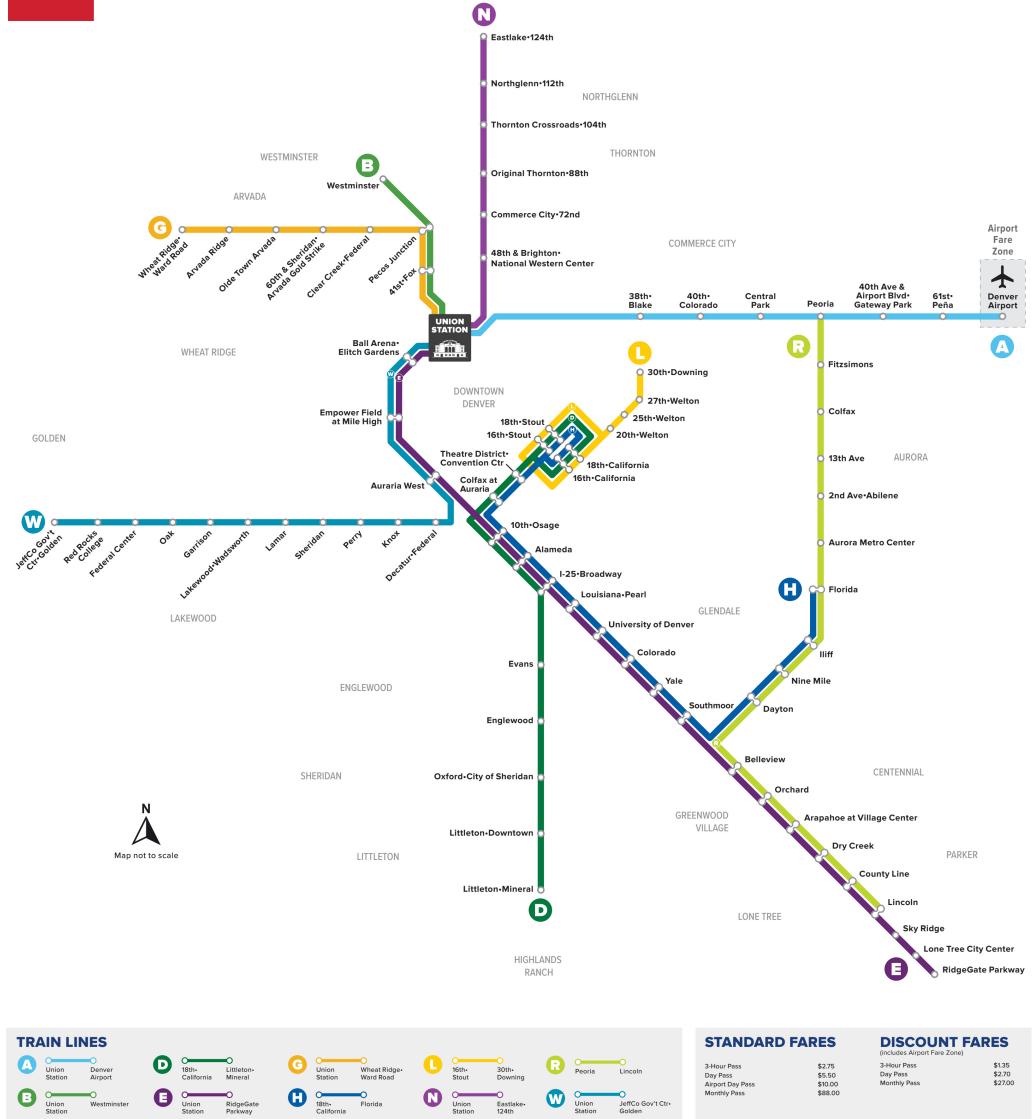

A

Union Station to Denver Airport Station

Rail Map

TRAIN LINES

- A** Union Station - Denver Airport
- B** Union Station - Westminster
- C** Union Station - Wheat Ridge - Ward Road
- D** 18th - Littleton - Mineral
- E** Union Station - RidgeGate Parkway
- G** Union Station - Wheat Ridge - Ward Road
- H** 18th - Florida
- L** 16th - Stout - 30th - Downing
- N** Union Station - Eastlake - 124th
- R** Peoria - Lincoln
- W** Union Station - JRCo Gov't Ctr - Golden

RTD services follow a Sunday/Holiday schedule on New Year's Day, Memorial Day, Independence Day, Labor Day, Thanksgiving Day, and Christmas Day

Legend

Union Station T1	Stop / Station...
03:00	AM
03:45	PM