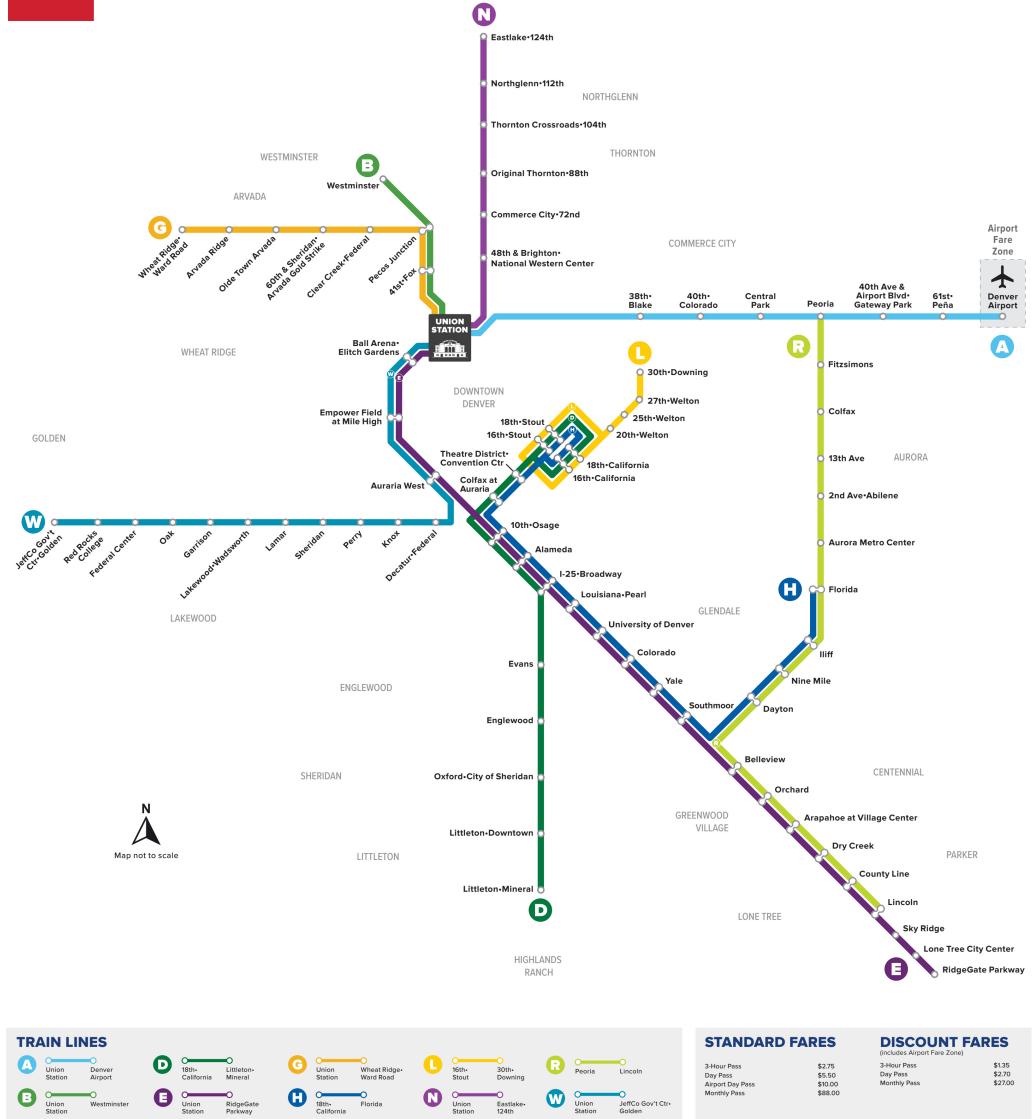

A

Union Station to Denver Airport Station

የዩኒየን ጣቢያ ወደ ዴንቨር አየር ማረፊያ ጣቢያ

RTD Rail Map

TRAIN LINES		STANDARD FARES		DISCOUNT FARES	
A	Union Station - Denver Airport	2 Hour Pass	\$2.75	2 Hour Pass (Includes Airport Fare Zone)	\$1.95
B	Union Station - Westminster	Day Pass	\$5.00	Day Pass	\$2.75
C	Union Station - Wheat Ridge/Ward Road	Airport Day Pass	\$10.00	Monthly Pass	\$27.00
D	18th - Littleton/Mineral	Monthly Pass	\$68.00		
E	Union Station - RidgeGate Parkway				
G	Union Station - Wheat Ridge/Ward Road				
H	18th - Florida				
L	16th - 30th				
N	Union Station - Eastlake-124th				
R	Peoria - Lincoln				
W	Union Station - JitPCo Gov't Ctr - Golden				