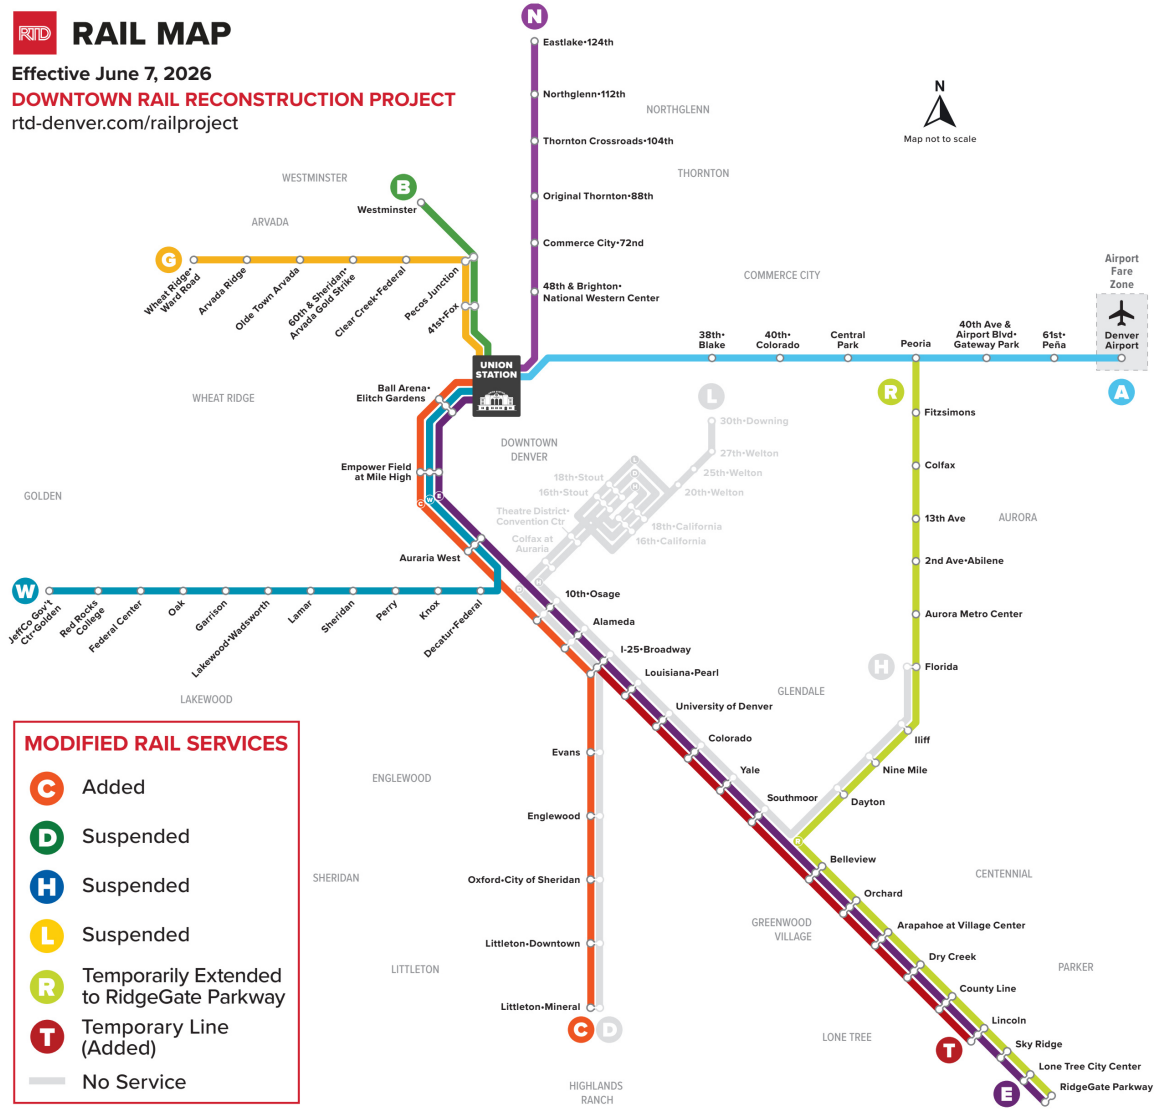

A

Union Station to Denver Airport Station

Holiday schedule

RTD services follow a Sunday/Holiday schedule on New Year's Day, Memorial Day, Independence Day, Labor Day, Thanksgiving Day, and Christmas Day

Legend

Union Station T1	Stop / Station...
03:00	AM
03:45	PM

JUNE 7, 2026 - SEPTEMBER 26, 2026

EASTBOUND | SUNDAY/HOLIDAY

Union Station T1	38th & Blake Station	40th & Colorado Station	Central Park Station	Peoria Station	40th Ave & Airport Blvd-Gateway...	61st & Pena Station	Denver Airport Station
03:00	03:04	03:09	03:13	03:16	03:22	03:25	03:37
03:45	03:49	03:54	03:58	04:01	04:07	04:10	04:22
04:15	04:19	04:24	04:28	04:31	04:37	04:40	04:52
04:30	04:34	04:39	04:43	04:46	04:52	04:55	05:07
04:45	04:49	04:54	04:58	05:01	05:07	05:10	05:22
05:00	05:04	05:09	05:13	05:16	05:22	05:25	05:37
05:15	05:19	05:24	05:28	05:31	05:37	05:40	05:52
05:30	05:34	05:39	05:43	05:46	05:52	05:55	06:07
05:45	05:49	05:54	05:58	06:01	06:07	06:10	06:22
06:00	06:04	06:09	06:13	06:16	06:22	06:25	06:37
06:15	06:19	06:24	06:28	06:31	06:37	06:40	06:52
06:30	06:34	06:39	06:43	06:46	06:52	06:55	07:07
06:45	06:49	06:54	06:58	07:01	07:07	07:10	07:22
07:00	07:04	07:09	07:13	07:16	07:22	07:25	07:37
07:15	07:19	07:24	07:28	07:31	07:37	07:40	07:52
07:30	07:34	07:39	07:43	07:46	07:52	07:55	08:07
07:45	07:49	07:54	07:58	08:01	08:07	08:10	08:22
08:00	08:04	08:09	08:13	08:16	08:22	08:25	08:37
08:15	08:19	08:24	08:28	08:31	08:37	08:40	08:52
08:30	08:34	08:39	08:43	08:46	08:52	08:55	09:07
08:45	08:49	08:54	08:58	09:01	09:07	09:10	09:22
09:00	09:04	09:09	09:13	09:16	09:22	09:25	09:37
09:15	09:19	09:24	09:28	09:31	09:37	09:40	09:52
09:30	09:34	09:39	09:43	09:46	09:52	09:55	10:07
09:45	09:49	09:54	09:58	10:01	10:07	10:10	10:22
10:00	10:04	10:09	10:13	10:16	10:22	10:25	10:37
10:15	10:19	10:24	10:28	10:31	10:37	10:40	10:52