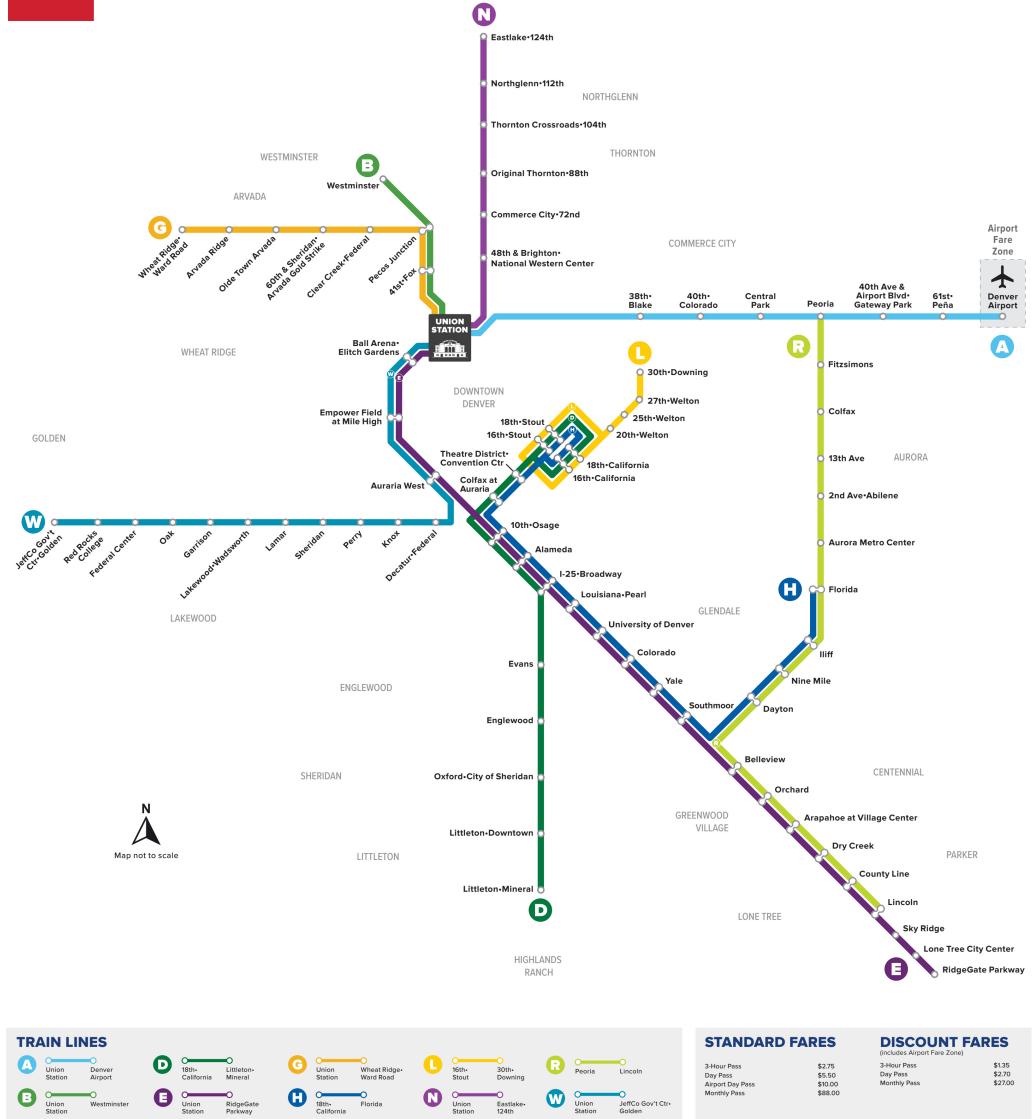

## Union Station to Denver Airport Station

### Rail Map

#### TRAIN LINES

- A** Union Station - Denver Airport
- B** Union Station - Westminster
- C** Union Station - Wheat Ridge - Ward Road
- D** 18th - Littleton - Mineral
- E** Union Station - RidgeGate Parkway
- G** Union Station - Wheat Ridge - Ward Road
- H** 18th - Florida
- L** 16th - Stout - 30th - Downing
- N** Union Station - Eastlake-124th
- R** Peoria - Lincoln
- W** Union Station - Jefferson County - Golden

# EASTBOUND | SUNDAY/HOLIDAY

Union Station T1	38th & Blake Station	40th & Colorado Station	Central Park Station	Peoria Station	40th Ave & Airport Blvd-Gateway...	61st & Pena Station	Denver Airport Station
03:00	03:04	03:09	03:13	03:16	03:22	03:25	03:37
03:45	03:49	03:54	03:58	04:01	04:07	04:10	04:22
04:15	04:19	04:24	04:28	04:31	04:37	04:40	04:52
04:30	04:34	04:39	04:43	04:46	04:52	04:55	05:07
04:45	04:49	04:54	04:58	05:01	05:07	05:10	05:22
05:00	05:04	05:09	05:13	05:16	05:22	05:25	05:37
05:15	05:19	05:24	05:28	05:31	05:37	05:40	05:52
05:30	05:34	05:39	05:43	05:46	05:52	05:55	06:07
05:45	05:49	05:54	05:58	06:01	06:07	06:10	06:22
06:00	06:04	06:09	06:13	06:16	06:22	06:25	06:37
06:15	06:19	06:24	06:28	06:31	06:37	06:40	06:52
06:30	06:34	06:39	06:43	06:46	06:52	06:55	07:07
06:45	06:49	06:54	06:58	07:01	07:07	07:10	07:22
07:00	07:04	07:09	07:13	07:16	07:22	07:25	07:37
07:15	07:19	07:24	07:28	07:31	07:37	07:40	07:52
07:30	07:34	07:39	07:43	07:46	07:52	07:55	08:07
07:45	07:49	07:54	07:58	08:01	08:07	08:10	08:22
08:00	08:04	08:09	08:13	08:16	08:22	08:25	08:37
08:15	08:19	08:24	08:28	08:31	08:37	08:40	08:52
08:30	08:34	08:39	08:43	08:46	08:52	08:55	09:07
08:45	08:49	08:54	08:58	09:01	09:07	09:10	09:22
09:00	09:04	09:09	09:13	09:16	09:22	09:25	09:37
09:15	09:19	09:24	09:28	09:31	09:37	09:40	09:52
09:30	09:34	09:39	09:43	09:46	09:52	09:55	10:07
09:45	09:49	09:54	09:58	10:01	10:07	10:10	10:22
10:00	10:04	10:09	10:13	10:16	10:22	10:25	10:37
10:15	10:19	10:24	10:28	10:31	10:37	10:40	10:52