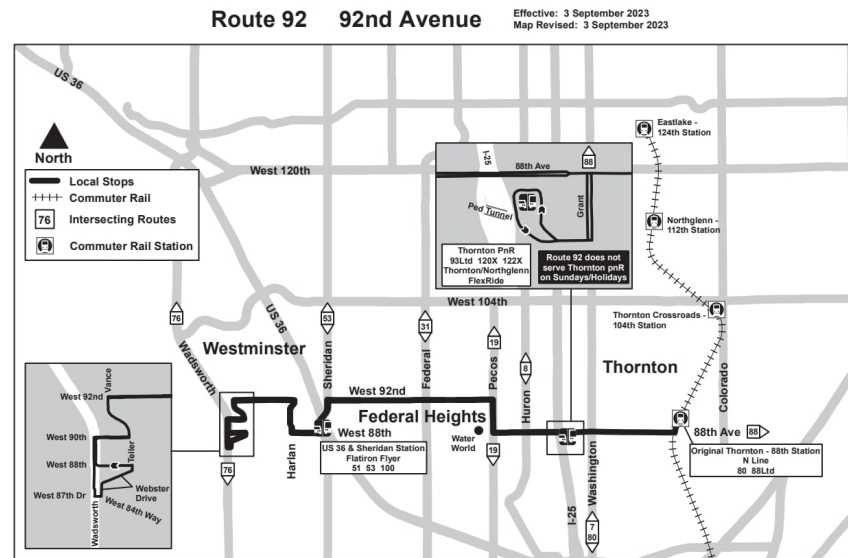

92 92nd Avenue

Holiday schedule

RTD services follow a Sunday/Holiday schedule on New Year's Day, Memorial Day, Independence Day, Labor Day, Thanksgiving Day, and Christmas Day

Legend

Wadsworth - 88th

Stop / Station...

Wadsworth - 88th	Harlan - 91st	US 36 & Sheridan...	US 36 & Sheridan...	92nd - Federal	Pecos - 90th	Thornton Park-n-Ride -...	88th - Washington	88th - York	Orig. Thornton &...
09:17	09:22	09:29	09:31	09:38	09:42	09:48	09:51	09:54	09:57