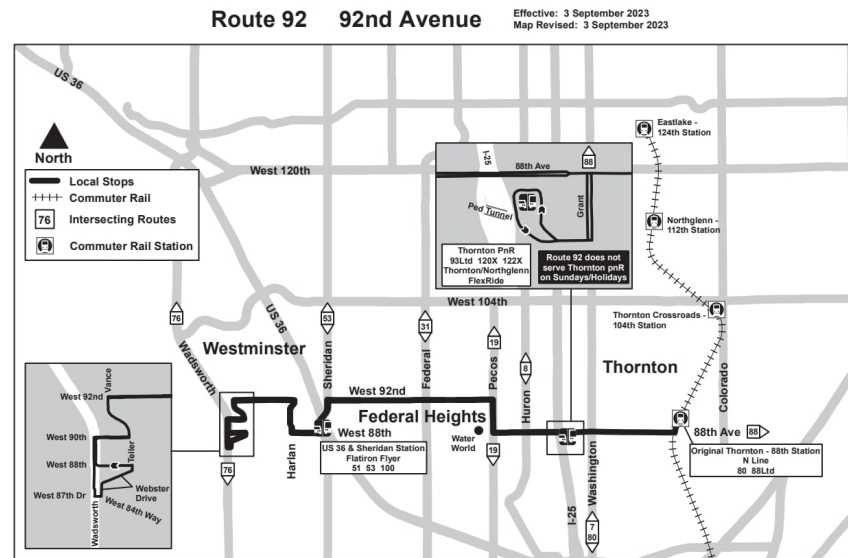

92 92nd Avenue

Holiday schedule

RTD services follow a Sunday/Holiday schedule on New Year's Day, Memorial Day, Independence Day, Labor Day, Thanksgiving Day, and Christmas Day

Legend

Wadsworth - 88th

09:17
10:17

Stop / Station...

AM
PM

92

JANUARY 4, 2026 - MAY 23, 2026

EASTBOUND | SUNDAY/HOLIDAY

Wadsworth - 88th	Harlan - 91st	US 36 & Sheridan...	US 36 & Sheridan...	92nd - Federal	Pecos - 90th	88th - Washington	88th - York	Orig. Thornton & 88th Ave Stn...
09:17	09:23	09:29	09:30	09:38	09:41	09:49	09:51	09:53
10:17	10:23	10:29	10:30	10:38	10:41	10:49	10:51	10:53
11:17	11:23	11:29	11:30	11:38	11:41	11:49	11:51	11:53
12:17	12:23	12:29	12:30	12:38	12:41	12:49	12:51	12:53
01:17	01:23	01:29	01:30	01:38	01:41	01:49	01:51	01:53
02:17	02:23	02:29	02:30	02:38	02:41	02:49	02:51	02:53
03:17	03:23	03:29	03:30	03:38	03:41	03:49	03:51	03:53
04:15	04:21	04:28	04:29	04:37	04:40	04:48	04:50	04:52
05:15	05:21	05:28	05:29	05:37	05:40	05:48	05:50	05:52
06:18	06:24	06:30	06:31	06:39	06:42	06:50	06:52	06:54
07:18	07:24	07:30	07:31	07:39	07:42	07:50	07:52	07:54

CUSTOMER ASSISTANCE

Customer Care

303.299.6000 (TTY) 711

Monday - Friday: 6 a.m. - 8 p.m.

Saturday - Sunday: 9 a.m. - 6 p.m.

Visit us online: www.rtd-denver.com

Check schedules

View route maps

RTD PARKING

Thornton East Side | 435 spaces
8700 Grant St, Thornton 80229

US36 / Sheridan Station West Side | 1310 spaces
8820 Sheridan Blvd, Westminster 80031

Original Thornton / 88th Ave | 550 spaces
8989 Welby Rd, Thornton 80229