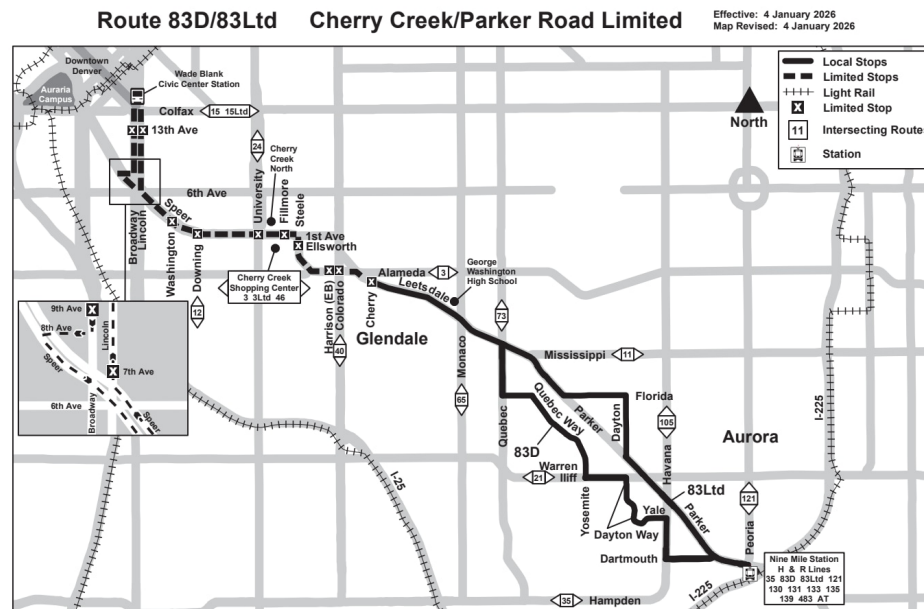

83D/83L Cherry Creek / Parker Rd Limited

Holiday schedule

RTD services follow a Sunday/Holiday schedule on New Year's Day, Memorial Day, Independence Day, Labor Day, Thanksgiving Day, and Christmas Day

Legend

EASTBOUND | MONDAY - FRIDAY

Wade Blank Civic Cntr...	1st - Fillmore	Alameda - Colorado	Leetsdale - Monaco	Parker - Quebec	Florida - Parker	Parker - Iliff	Quebec - Leetsdale	Yosemite - Warren	Havana - Yale	Nine Mile Station...
05:10	05:22	05:26	05:32	05:34	05:38	05:45				05:52
05:40	05:52	05:56	06:02	06:04	06:08	06:15				06:22
05:55	06:07	06:11	06:17				06:19	06:25	06:32	06:39
06:10	06:22	06:26	06:32	06:35	06:39	06:47				06:54
06:25	06:37	06:41	06:47				06:49	06:55	07:02	07:09
06:40	06:52	06:56	07:02	07:05	07:09	07:17				07:24
06:55	07:07	07:11	07:17				07:19	07:25	07:32	07:39
07:10	07:24	07:29	07:36	07:39	07:43	07:51				07:58
07:25	07:39	07:44	07:51				07:54	08:00	08:07	08:14
07:40	07:54	07:59	08:06	08:09	08:13	08:21				08:28
07:55	08:09	08:14	08:21				08:24	08:30	08:37	08:44
08:10	08:24	08:29	08:36	08:39	08:43	08:51				08:58
08:25	08:39	08:44	08:51				08:54	09:00	09:07	09:14
08:40	08:54	08:59	09:06	09:09	09:13	09:21				09:28
08:55	09:09	09:14	09:21				09:24	09:30	09:37	09:44
09:04	09:18	09:23	09:30	09:33	09:37	09:45				09:52
09:19	09:33	09:38	09:45				09:48	09:54	10:01	10:08
09:34	09:48	09:53	10:00	10:03	10:07	10:15				10:22
09:49	10:03	10:08	10:15				10:18	10:24	10:31	10:38
10:02	10:16	10:21	10:28	10:31	10:35	10:43				10:50
10:17	10:31	10:36	10:43				10:46	10:52	10:59	11:06
10:32	10:46	10:51	10:58	11:01	11:05	11:13				11:20
10:47	11:01	11:06	11:13				11:16	11:22	11:29	11:36
11:02	11:16	11:21	11:28	11:31	11:35	11:43				11:50
11:17	11:31	11:36	11:43				11:46	11:52	11:59	12:06
11:32	11:46	11:51	11:58	12:01	12:05	12:13				12:20
11:47	12:01	12:06	12:14				12:17	12:23	12:30	12:37