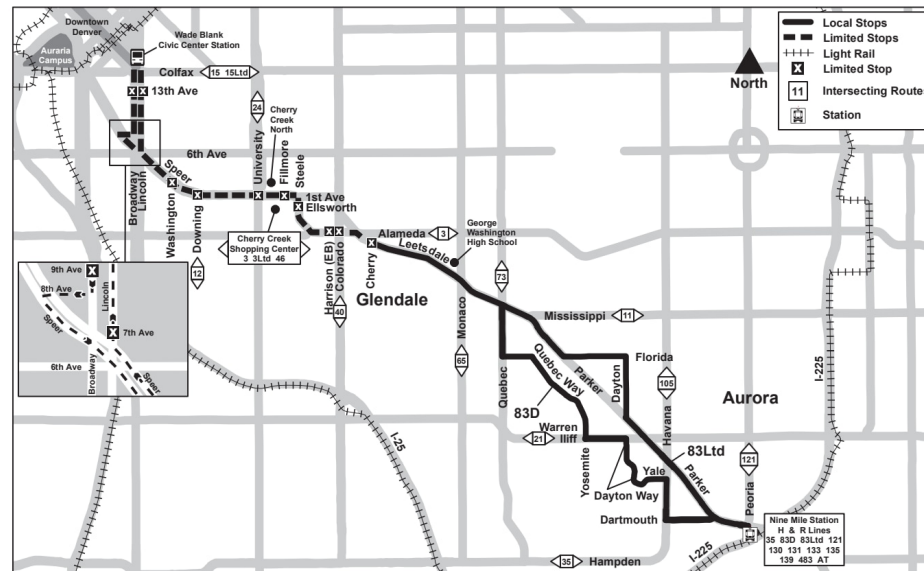

83L

Cherry Creek / Parker Rd Limited

체리 크릭 / 파커 로드 제한

Route 83D/83Ltd Cherry Creek/Parker Road Limited

휴일 일정

RTD 서비스는 설날, 현충일, 독립기념일, 노동절, 추수감사절, 성탄절의 일요일/공휴일 일정을 따릅니다.

범례

Wade Blank Civic...

정류장 / 역 이름

05:40

AM

06:10

PM