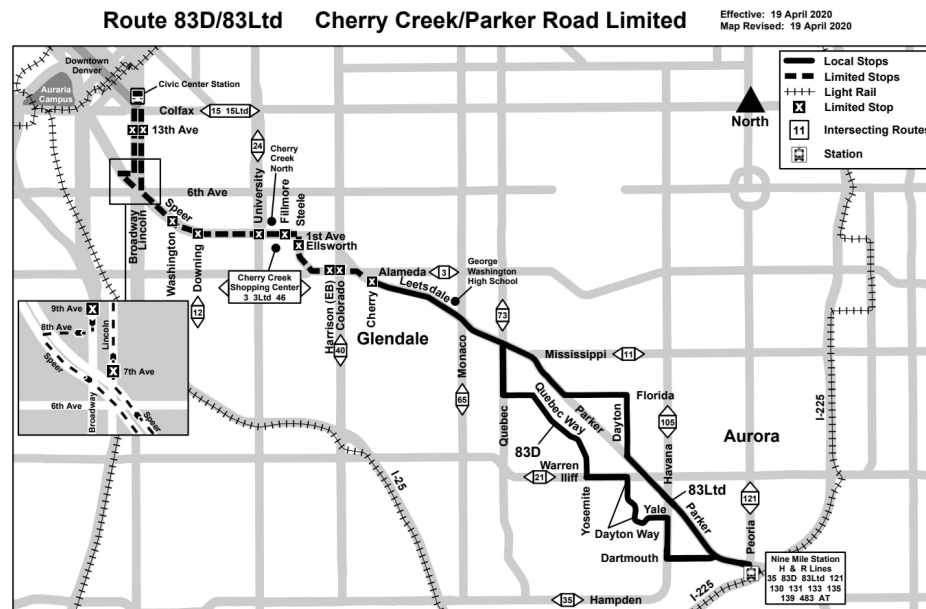

83L Cherry Creek / Parker Rd Limited

Holiday schedule

RTD services follow a Sunday/Holiday schedule on New Year's Day, Memorial Day, Independence Day, Labor Day, Thanksgiving Day, and Christmas Day

Legend

Civic Center Station Gate 5	1st - Fillmore	Alameda - Colorado	Leetsdale - Monaco	Parker - Quebec	Florida - Parker	Parker - Iliff	Nine Mile Station Gate F
07:07	07:19	07:24	07:32	07:35	07:39	07:47	07:53
07:37	07:49	07:54	08:02	08:05	08:09	08:17	08:23
08:07	08:19	08:23	08:29	08:32	08:36	08:43	08:49
08:37	08:49	08:53	08:59	09:02	09:06	09:13	09:19
09:07	09:19	09:23	09:29	09:32	09:36	09:43	09:49
09:37	09:49	09:53	09:59	10:02	10:06	10:13	10:19
10:07	10:19	10:23	10:29	10:32	10:36	10:42	10:48
10:37	10:49	10:53	10:59	11:02	11:06	11:12	11:18
11:10	11:22	11:26	11:32	11:35	11:39	11:45	11:51
11:40	11:52	11:56	12:02	12:05	12:09	12:15	12:21
12:10	12:22	12:26	12:32	12:35	12:39	12:45	12:51