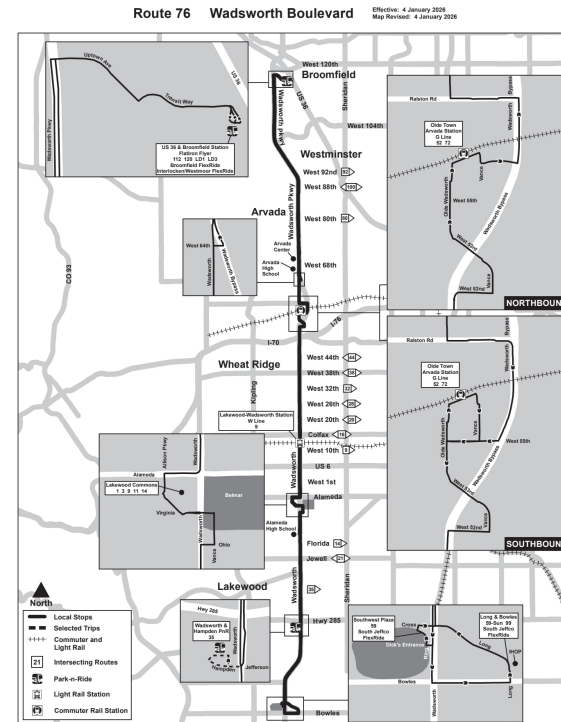

## Wadsworth Blvd

### Holiday schedule

RTD services follow a Sunday/Holiday schedule on New Year's Day, Memorial Day, Independence Day, Labor Day, Thanksgiving Day, and Christmas Day

Long - Bowles	Southwest Plaza	Wadsworth - Jefferson	Wadsworth - Jewell	Allison/Virginia Lakewood...	Lakewood-Wad: Station	Wadsworth - Colfax	Wadsworth - 38th	Olde Town Arvada...	Olde Town Arvada Stn...	Olde Town Arvada Stn...	Wadsworth - 68th	Wadsworth - 88th	US 36 & Broomfield...
06:15	06:18	06:28	06:36	06:48	06:58	07:00	07:07		07:17	07:19	07:27	07:33	07:46
06:45	06:48	06:58	07:06	07:18	07:28	07:30	07:37		07:47	07:49	07:57	08:03	08:16
07:15	07:18	07:28	07:36	07:48	07:58	08:00	08:07		08:17	08:19	08:27	08:33	08:46
08:17	08:20	08:29	08:36	08:48	08:58	09:00	09:06		09:15	09:17	09:25	09:30	09:41
09:17	09:20	09:29	09:36	09:48	09:58	10:00	10:06		10:15	10:17	10:25	10:30	10:41
				10:48	10:58	11:00	11:06	11:15					
				11:48	11:58	12:00	12:06	12:15					
				12:48	12:58	01:00	01:06	01:15					
				01:33	01:43	01:45	01:51	02:00					

## RTD PARKING

Lakewood-Wadsworth Station | 1000 spaces  
1298 Wadsworth Blvd, Lakewood 80214

Southwest Plaza | 200 spaces  
5733 S Wadsworth Blvd, Littleton 80123

Olde Town Arvada Station | 400 spaces  
5575 Vance St, Arvada 80002