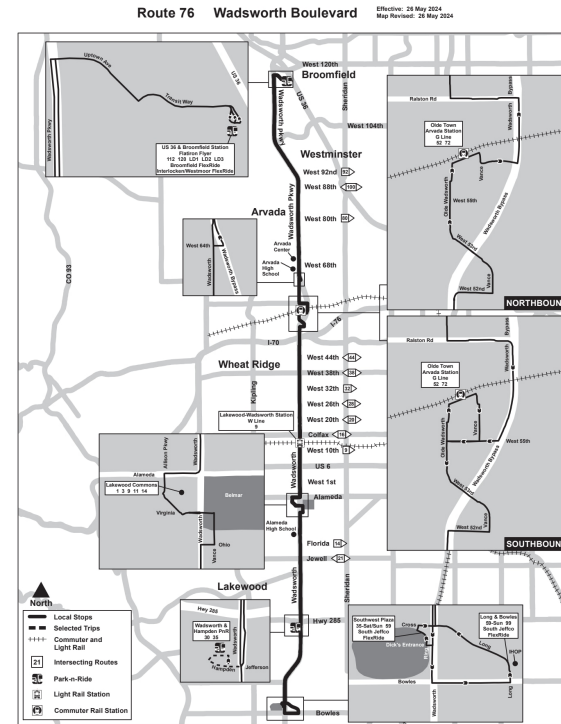

76

Wadsworth Blvd

워즈워스 블러바드

휴일 일정

RTD 서비스는 설날, 현충일, 독립기념일, 노동절, 추수감사절, 성탄절의 일요일/공휴일 일정을 따릅니다.

범례

Long - Bowles

정류장 / 역 이름

05:21

AM

05:49

PM