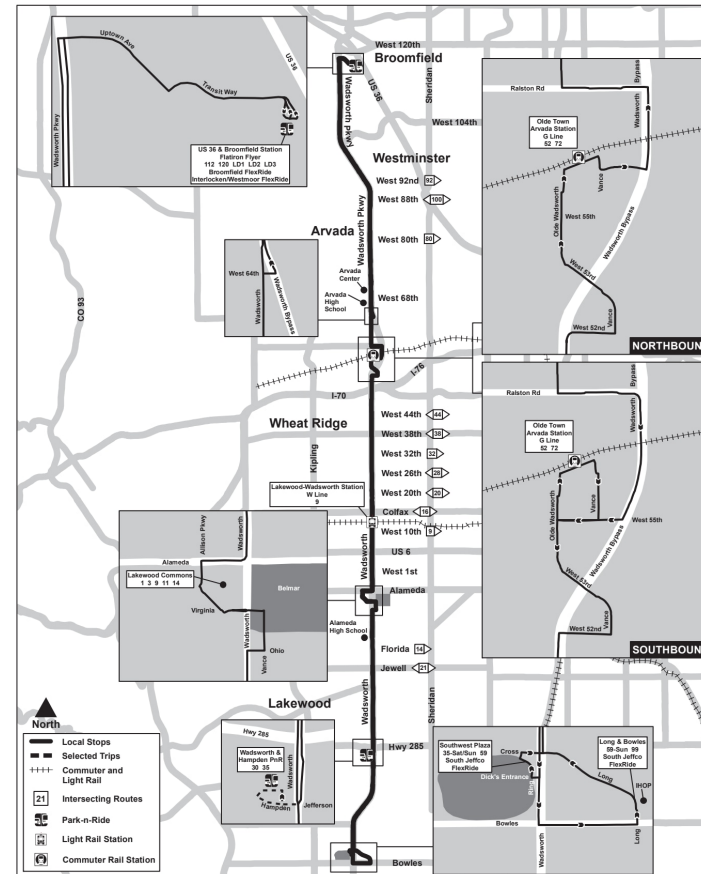

Route 76 Wadsworth Boulevard Effective: 26 May 2024
Map Revised: 26 May 2024

Holiday schedule

RTD services follow a Sunday/Holiday schedule on New Year's Day, Memorial Day, Independence Day, Labor Day, Thanksgiving Day, and Christmas Day