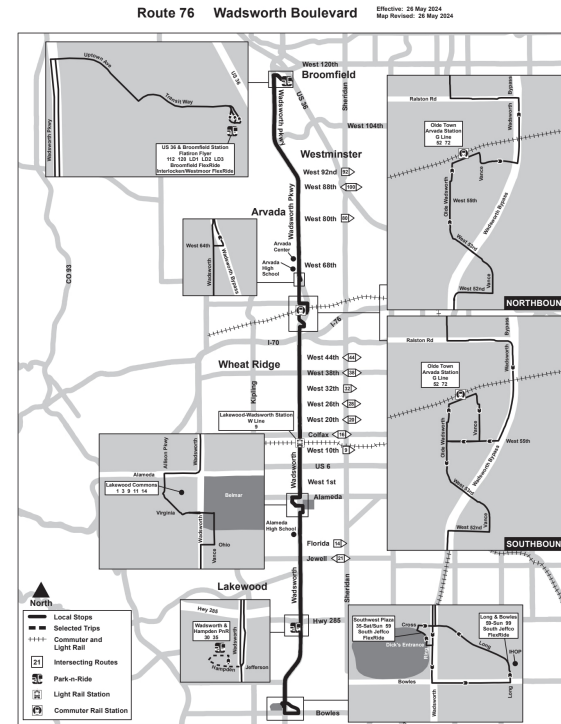

### 휴일 일정

RTD 서비스는 설날, 현충일, 독립기념일, 노동절, 추수감사절, 성탄절의 일요일/공휴일 일정을 따릅니다.

Long - Bowles	Southwest Plaza	Wadsworth - Jefferson	Wadsworth - Jewell	Lakewood Commons...	Lakewood-Wadsworth Station	Wadsworth - Colfax	Wadsworth - 38th	Olde Town Arvada Station...	Olde Town Arvada Station...	Wadsworth - 68th	Wadsworth - 88th	US 36 & Broomfield...
06:18	06:21	06:30	06:37	06:52	07:00	07:02	07:08	07:16	07:20	07:28	07:34	07:44
07:04	07:07	07:16	07:23	07:37	07:45	07:47	07:53	08:01	08:05	08:13	08:19	08:29
07:36	07:39	07:48	07:54	08:07	08:15	08:17	08:22	08:30	08:34	08:42	08:48	08:57
08:36	08:39	08:48	08:54	09:07	09:15	09:17	09:22	09:30	09:34	09:42	09:48	09:57
09:41	09:44	09:53	09:59	10:12	10:20	10:22	10:27	10:35	10:39	10:47	10:53	11:02
				11:07	11:15	11:17	11:22	11:28				
				12:19	12:27	12:29	12:34	12:40				