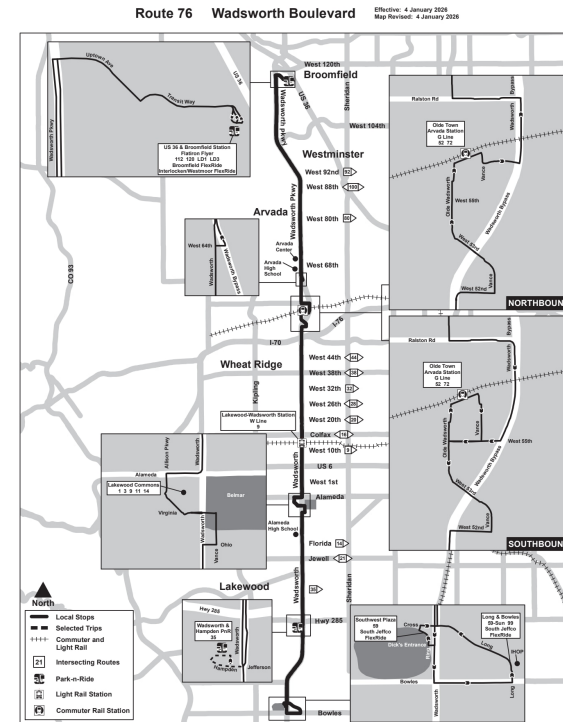

76

Wadsworth Blvd

Holiday schedule

RTD services follow a Sunday/Holiday schedule on New Year's Day, Memorial Day, Independence Day, Labor Day, Thanksgiving Day, and Christmas Day

Legend

Long - Bowles

05:23

05:53

Stop / Station...

AM

PM