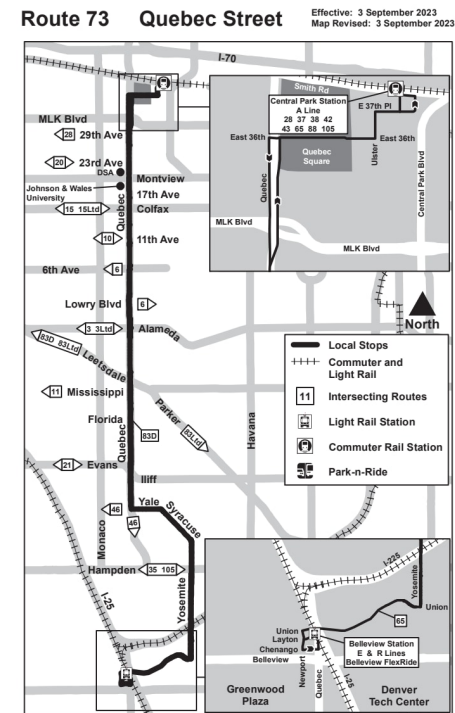

73

Quebec Street

Holiday schedule

RTD services follow a Sunday/Holiday schedule on New Year's Day, Memorial Day, Independence Day, Labor Day, Thanksgiving Day, and Christmas Day

Legend

Belleview Station...	Stop / Station...
04:48	AM
05:18	PM

73

JANUARY 4, 2026 - MAY 23, 2026

NORTHBOUND | SUNDAY/HOLIDAY

Bellevue Station Gate A	Yosemite - Hampden	Yale - Quebec	Quebec - Iliff	Quebec - Parker	Quebec - Alameda	Quebec - Colfax	Central Park Station Gate A2
04:48	05:01	05:05	05:08	05:13	05:15	05:22	05:30
05:18	05:31	05:35	05:38	05:43	05:45	05:52	06:00
05:48	06:01	06:05	06:08	06:13	06:15	06:22	06:30
06:18	06:31	06:35	06:38	06:43	06:45	06:52	07:00
06:48	07:01	07:05	07:08	07:13	07:15	07:22	07:30
07:18	07:31	07:35	07:38	07:43	07:45	07:52	08:00
07:48	08:01	08:05	08:08	08:13	08:15	08:22	08:30
08:18	08:31	08:35	08:38	08:43	08:45	08:52	09:00
08:48	09:01	09:05	09:08	09:13	09:15	09:22	09:30
09:14	09:28	09:32	09:35	09:40	09:42	09:50	10:00
09:44	09:58	10:02	10:05	10:10	10:12	10:20	10:30
10:14	10:28	10:32	10:35	10:40	10:42	10:50	11:00
10:44	10:58	11:02	11:05	11:10	11:12	11:20	11:30
11:14	11:28	11:32	11:35	11:40	11:42	11:50	12:00
11:44	11:58	12:02	12:05	12:10	12:12	12:20	12:30
12:14	12:28	12:32	12:35	12:40	12:42	12:50	01:00
12:44	12:58	01:02	01:05	01:10	01:12	01:20	01:30
01:14	01:28	01:32	01:35	01:40	01:42	01:50	02:00
01:44	01:58	02:02	02:05	02:10	02:12	02:20	02:30
02:14	02:28	02:32	02:35	02:40	02:42	02:50	03:00
02:44	02:58	03:02	03:05	03:10	03:12	03:20	03:30
03:14	03:28	03:32	03:35	03:40	03:42	03:50	04:00
03:44	03:58	04:02	04:05	04:10	04:12	04:20	04:30
04:14	04:28	04:32	04:35	04:40	04:42	04:50	05:00
04:44	04:58	05:02	05:05	05:10	05:12	05:20	05:30
05:14	05:28	05:32	05:35	05:40	05:42	05:50	06:00
05:47	06:00	06:04	06:07	06:12	06:14	06:21	06:30