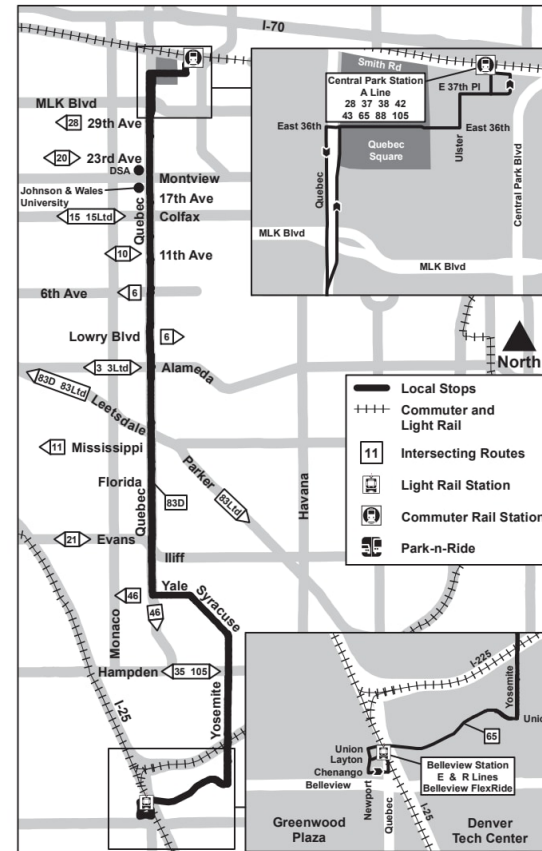

73

Route 73 Quebec Street

Holiday schedule

RTD services follow a Sunday/Holiday schedule on New Year's Day, Memorial Day, Independence Day, Labor Day, Thanksgiving Day, and Christmas Day

Legend

Belleview Station Gate A
04:47
05:17

Stop / Station Name
AM
PM