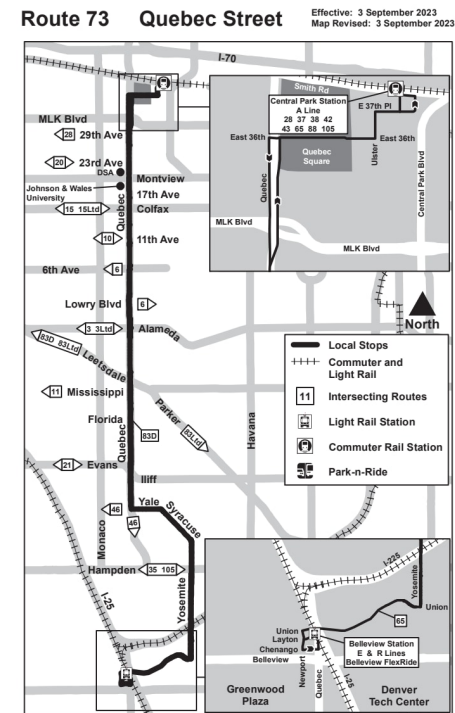

73

Quebec Street

Holiday schedule

RTD services follow a Sunday/Holiday schedule on New Year's Day, Memorial Day, Independence Day, Labor Day, Thanksgiving Day, and Christmas Day

Legend

Belleview Station...	Stop / Station...
04:50	AM
05:20	PM

73

JANUARY 4, 2026 - MAY 23, 2026

NORTHBOUND | SATURDAY

Bellevue Station Gate A	Yosemite - Hampden	Yale - Quebec	Quebec - Iliff	Quebec - Parker	Quebec - Alameda	Quebec - Colfax	Central Park Station Gate A2
04:50	05:03	05:07	05:10	05:15	05:17	05:24	05:33
05:20	05:33	05:37	05:40	05:45	05:47	05:54	06:03
05:50	06:03	06:07	06:10	06:15	06:17	06:24	06:33
06:20	06:33	06:37	06:40	06:45	06:47	06:54	07:03
06:50	07:03	07:07	07:10	07:15	07:17	07:24	07:33
07:20	07:33	07:37	07:40	07:45	07:47	07:54	08:03
07:50	08:03	08:07	08:10	08:15	08:17	08:24	08:33
08:15	08:29	08:33	08:36	08:42	08:44	08:53	09:03
08:45	08:59	09:03	09:06	09:12	09:14	09:23	09:33
09:15	09:29	09:33	09:36	09:42	09:44	09:53	10:03
09:45	09:59	10:03	10:06	10:12	10:14	10:23	10:33
10:15	10:29	10:33	10:36	10:42	10:44	10:53	11:03
10:45	10:59	11:03	11:06	11:12	11:14	11:23	11:33
11:15	11:29	11:33	11:36	11:42	11:44	11:53	12:03
11:44	11:58	12:02	12:05	12:11	12:13	12:22	12:33
12:14	12:28	12:32	12:35	12:41	12:43	12:52	01:03
12:44	12:58	01:02	01:05	01:11	01:13	01:22	01:33
01:14	01:28	01:32	01:35	01:41	01:43	01:52	02:03
01:44	01:58	02:02	02:05	02:11	02:13	02:22	02:33
02:14	02:28	02:32	02:35	02:41	02:43	02:52	03:03
02:44	02:58	03:02	03:05	03:11	03:13	03:22	03:33
03:14	03:28	03:32	03:35	03:41	03:43	03:52	04:03
03:45	03:59	04:03	04:06	04:12	04:14	04:22	04:33
04:15	04:29	04:33	04:36	04:42	04:44	04:52	05:03
04:45	04:59	05:03	05:06	05:12	05:14	05:22	05:33
05:15	05:29	05:33	05:36	05:42	05:44	05:52	06:03
05:45	05:59	06:03	06:06	06:12	06:14	06:22	06:33

RTD MyRide

Download the app to scan and ride, manage your account, and purchase mobile tickets.

RTD PARKING

Central Park Station | 1500 spaces
8200 Smith Rd, Denver 80207

Belleview Station | 59 spaces
4855 S Quebec St, Denver 80237