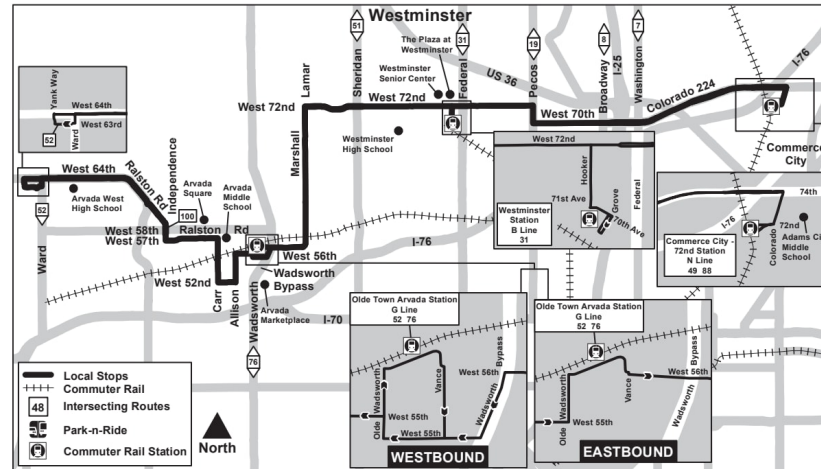

72 72nd Avenue

Route 72 72nd Avenue Effective: 4 January 2026
Map Revised: 4 January 2026

Holiday schedule

RTD services follow a Sunday/Holiday schedule on New Year's Day, Memorial Day, Independence Day, Labor Day, Thanksgiving Day, and Christmas Day

Legend

63rd - Wright

08:52

09:51

Stop / Station...

AM

PM

72

JANUARY 4, 2026 - MAY 23, 2026

EASTBOUND | SATURDAY

63rd - Wright	Independenc - 58th	Olde Town Arvada Stn...	Olde Town Arvada Stn...	Lamar St - 64th Ave	72nd - Sheridan	Westminster Station -...	Westminster Station -...	Pecos - 72nd	70th - Broadway	70th- Washington	Commerce City - 72nd...
08:52	09:03	09:15	09:17	09:21	09:31	09:37	09:39	09:45	09:48	09:50	09:58
09:51	10:02	10:14	10:16	10:20	10:30	10:36	10:38	10:44	10:47	10:49	10:57
10:50	11:01	11:14	11:16	11:20	11:30	11:36	11:38	11:44	11:48	11:50	11:58
11:50	12:02	12:15	12:17	12:21	12:30	12:37	12:39	12:45	12:49	12:51	12:59
12:52	01:04	01:17	01:19	01:23	01:32	01:39	01:41	01:47	01:51	01:53	02:01
01:52	02:03	02:16	02:18	02:22	02:31	02:37	02:39	02:45	02:49	02:51	02:59
02:52	03:03	03:16	03:18	03:22	03:31	03:37	03:39	03:45	03:49	03:51	03:59
03:54	04:05	04:18	04:20	04:24	04:33	04:39	04:41	04:47	04:51	04:53	05:01
04:53	05:03	05:15	05:17	05:21	05:30	05:36	05:38	05:44	05:47	05:49	05:57
05:53	06:03	06:15	06:17	06:21	06:30	06:36	06:38	06:44	06:47	06:49	06:57

RTD PARKING

Commerce City / 72nd Ave | 330 spaces
3838 E 72nd Ave, Commerce City 80022

Olde Town Arvada Station | 400 spaces
5575 Vance St, Arvada 80002

Westminster Station | 136 spaces
6995 Grove Street, Westminster 80030