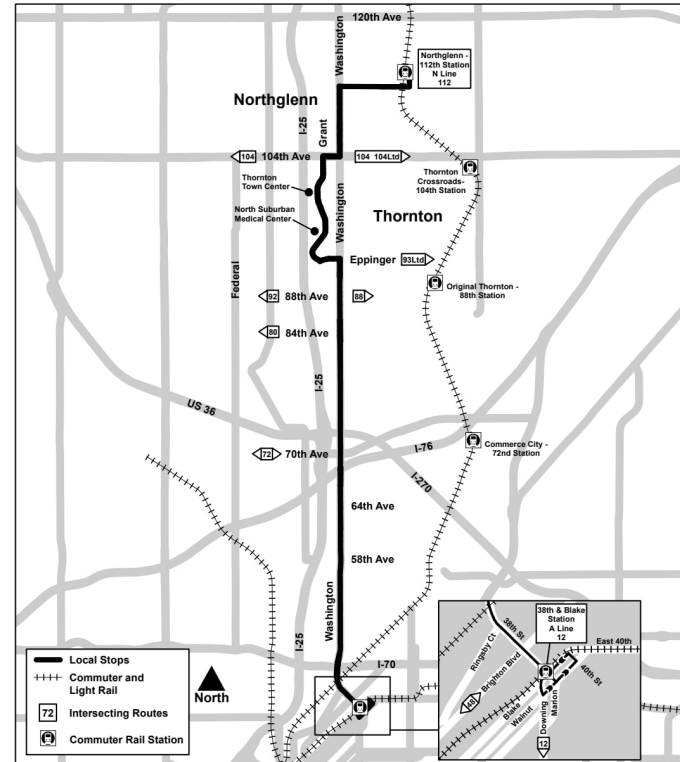

7

North Washington

Route 7 North Washington Effective: 8 January 2023
Map Revised: 8 January 2023

Holiday schedule

RTD services follow a Sunday/Holiday schedule on New Year's Day, Memorial Day, Independence Day, Labor Day, Thanksgiving Day, and Christmas Day

Legend

38th & Blake...

05:30

06:30

Stop / Station...

AM

PM

JANUARY 4, 2026 - MAY 23, 2026