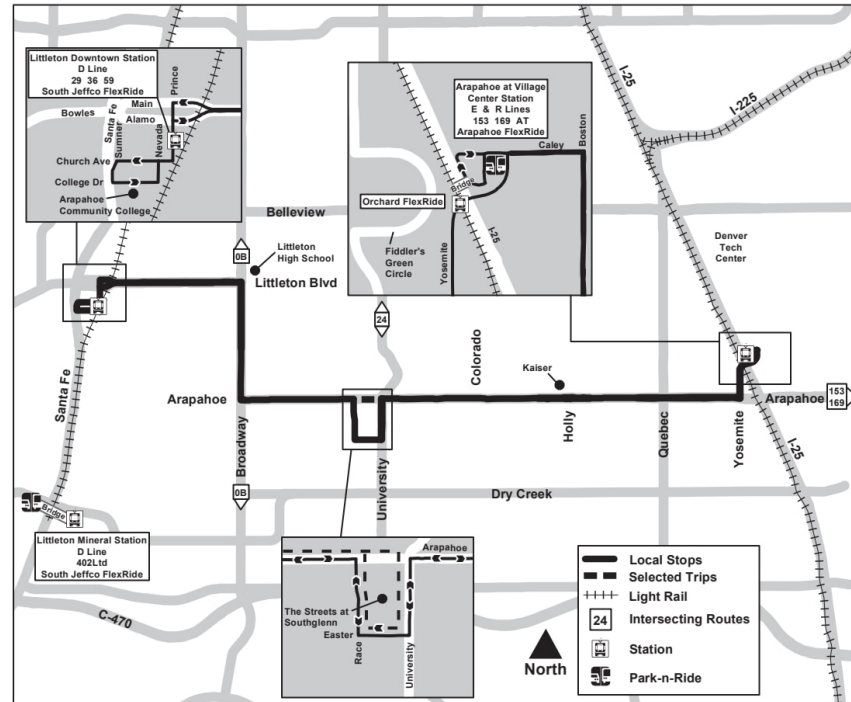

66

Route 66 Arapahoe Road

Holiday schedule

RTD services follow a Sunday/Holiday schedule on New Year's Day, Memorial Day, Independence Day, Labor Day, Thanksgiving Day, and Christmas Day

Legend

College - Nevada	Stop / Station Name
06:17	AM
07:15	PM