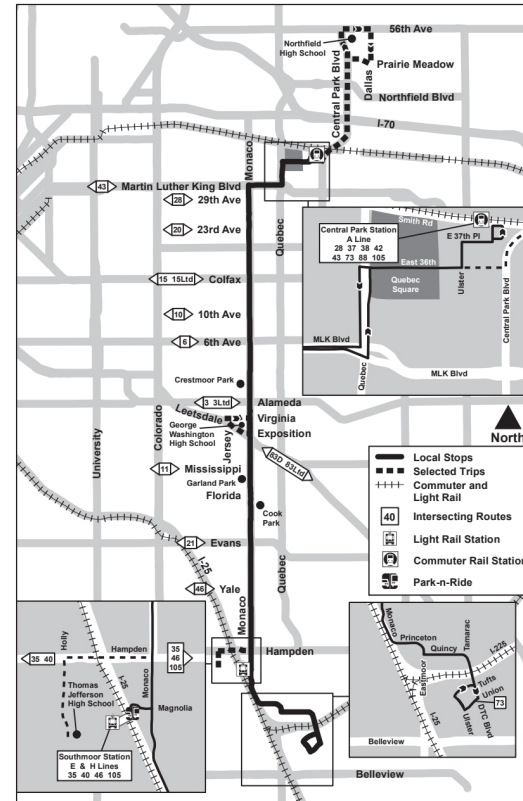

## Monaco Parkway

## Mónaco Parkway

Route 65 Monaco Parkway Effective: 7 January 2024  
Map Revised: 7 January 2024