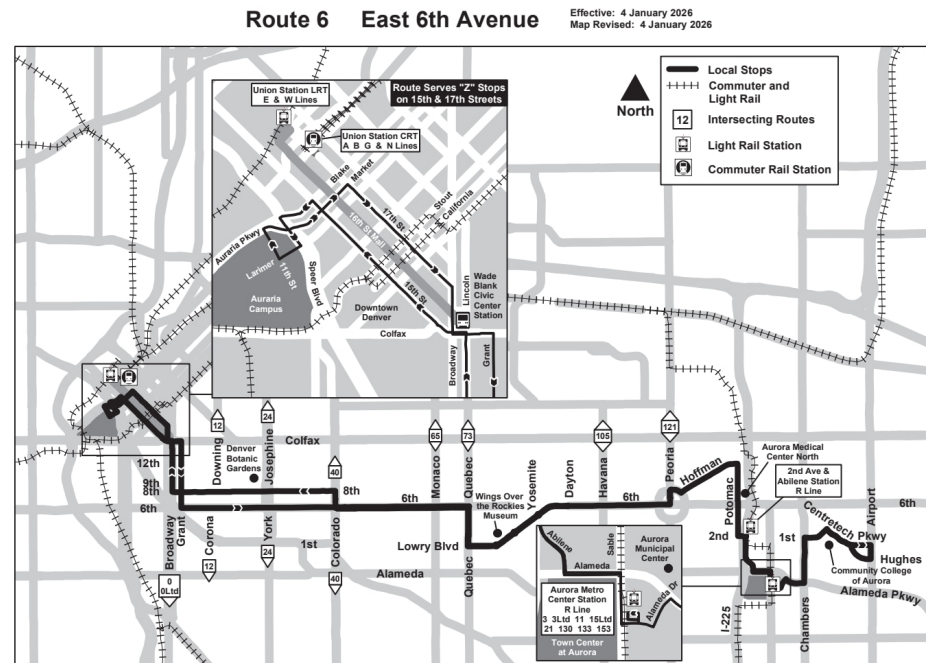

# 6 East 6th Avenue

이스트 6번가

## 휴일 일정

RTD 서비스는 설날, 현충일, 독립기념일, 노동절, 추수감사절, 성탄절의 일요일/공휴일 일정을 따릅니다.

## 범례

11th - Larimer

정류장 / 역 이름

04:56

AM

05:26

PM

6

06:38 06:44 06:47 06:51 06:57 07:03 07:07 07:13 07:19 07:23 07:27 07:35 07:43 07:54

11th - Larimer	17th - Lawrence	17th - California	Colfax - Broadway	Grant - 8th	6th - Josephine	6th - Colorado	Quebec - 6th	Lowry - Yosemite	6th - Havana	Peoria - 6th	2nd - Abilene	Aurora Metro Center Station Gate H	Aurora Metro Center Station	Community College-Aurora (Wb)	
07:08	07:14	07:17	07:21	07:27	07:33	07:37	07:43	07:49	07:53	07:57	08:05			08:13	08:24
07:38	07:44	07:47	07:51	07:56	08:02	08:06	08:12	08:17	08:20	08:23	08:31			08:38	08:48
08:08	08:14	08:17	08:21	08:26	08:32	08:36	08:42	08:47	08:50	08:53	09:01			09:08	09:18
09:08	09:14	09:17	09:21	09:26	09:32	09:35	09:41	09:46	09:49	09:52	09:59	10:04			
10:08	10:14	10:17	10:21	10:26	10:32	10:35	10:41	10:46	10:49	10:52	10:59	11:04			
11:08	11:14	11:17	11:21	11:26	11:32	11:35	11:41	11:46	11:49	11:52	11:59	12:04			