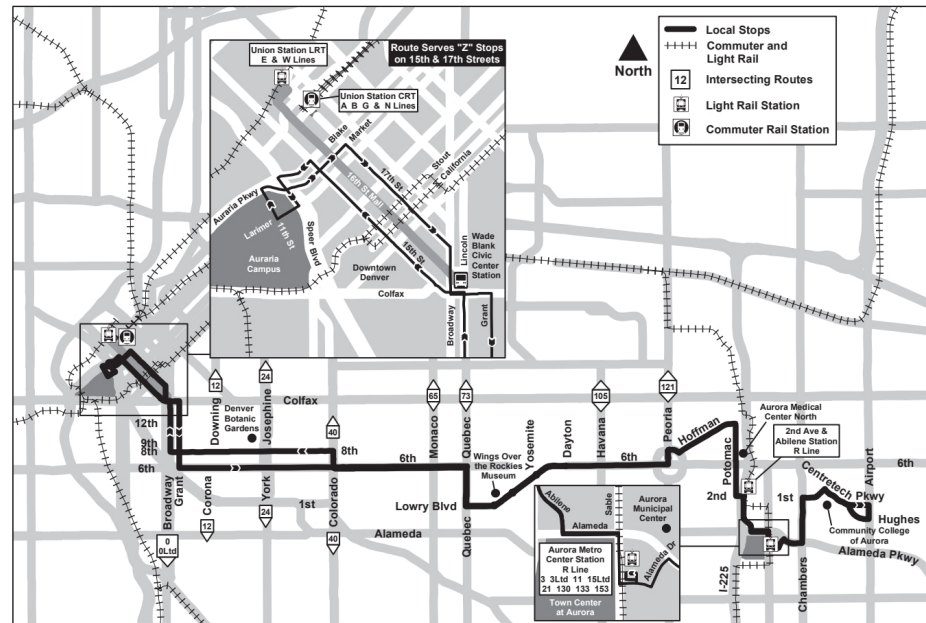

6

East 6th Avenue

Route 6 East 6th Avenue Effective: 4 January 2026
Map Revised: 4 January 2026

Legend

- Local Stops
- ++++ Commuter and Light Rail
- 12 Intersecting Routes
- Light Rail Station
- Commuter Rail Station

Holiday schedule

RTD services follow a Sunday/Holiday schedule on New Year's Day, Memorial Day, Independence Day, Labor Day, Thanksgiving Day, and Christmas Day

Legend

11th - Larimer

04:56
05:26

Stop / Station...
AM
PM

07:19

07:23

07:27

07:35

07:43

07:54

11th - Larimer	17th - Lawrence	17th - California	Colfax - Broadway	Grant - 8th	6th - Josephine	6th - Colorado	Quebec - 6th	Lowry - Yosemite	6th - Havana	Peoria - 6th	2nd - Abilene	Aurora Metro Center Station Gate H	Aurora Metro Center Station	Community College-Aurora (Wb)	
07:08	07:14	07:17	07:21	07:27	07:33	07:37	07:43	07:49	07:53	07:57	08:05			08:13	08:24
07:38	07:44	07:47	07:51	07:56	08:02	08:06	08:12	08:17	08:20	08:23	08:31			08:38	08:48
08:08	08:14	08:17	08:21	08:26	08:32	08:36	08:42	08:47	08:50	08:53	09:01			09:08	09:18
09:08	09:14	09:17	09:21	09:26	09:32	09:35	09:41	09:46	09:49	09:52	09:59	10:04			
10:08	10:14	10:17	10:21	10:26	10:32	10:35	10:41	10:46	10:49	10:52	10:59	11:04			
11:08	11:14	11:17	11:21	11:26	11:32	11:35	11:41	11:46	11:49	11:52	11:59	12:04			