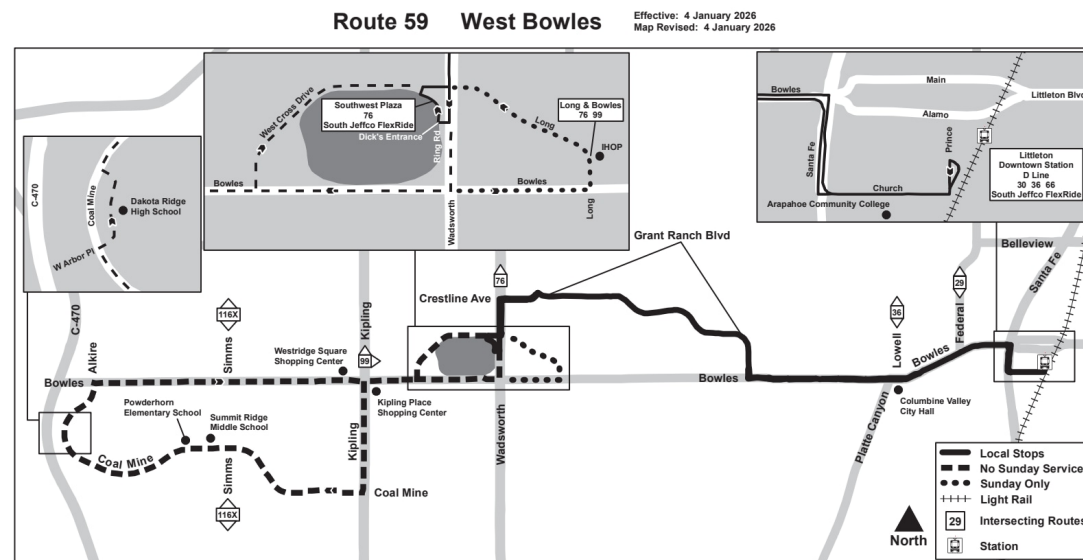

# 59 West Bowles

## Holiday schedule

RTD services follow a Sunday/Holiday schedule on New Year's Day, Memorial Day, Independence Day, Labor Day, Thanksgiving Day, and Christmas Day

## Legend

Coal Mine and...

06:41  
07:49

Stop / Station...

AM  
PM

59

JANUARY 4, 2026 - MAY 23, 2026

EASTBOUND | MONDAY - FRIDAY

Coal Mine and Zang	Bowles - Simms	Bowles - Kipling	Southwest Plaza [Ar]	Southwest Plaza [Lv]	Bowles - Grant Ranch	Bowles - Federal	Littleton Downtown Stn...
06:41	06:45	06:47	06:52	06:53	07:02	07:05	07:09
07:49	07:53	07:55	08:00	08:01	08:10	08:13	08:17
08:49	08:53	08:55	09:00	09:01	09:10	09:13	09:17
09:49	09:53	09:55	10:00	10:01	10:10	10:13	10:17
10:50	10:54	10:56	11:01	11:02	11:11	11:14	11:18
11:50	11:54	11:56	<b>12:01</b>	<b>12:02</b>	<b>12:11</b>	<b>12:14</b>	<b>12:18</b>
<b>12:50</b>	<b>12:54</b>	<b>12:56</b>	<b>01:01</b>	<b>01:02</b>	<b>01:11</b>	<b>01:14</b>	<b>01:18</b>
<b>01:50</b>	<b>01:54</b>	<b>01:56</b>	<b>02:01</b>	<b>02:02</b>	<b>02:11</b>	<b>02:14</b>	<b>02:18</b>
<b>02:49</b>	<b>02:53</b>	<b>02:55</b>	<b>03:00</b>	<b>03:01</b>	<b>03:11</b>	<b>03:14</b>	<b>03:18</b>
<b>03:49</b>	<b>03:53</b>	<b>03:55</b>	<b>04:00</b>	<b>04:01</b>	<b>04:11</b>	<b>04:14</b>	<b>04:18</b>
<b>04:49</b>	<b>04:52</b>	<b>04:54</b>	<b>04:59</b>	<b>05:00</b>	<b>05:10</b>	<b>05:13</b>	<b>05:17</b>
<b>05:49</b>	<b>05:52</b>	<b>05:54</b>	<b>05:59</b>	<b>06:00</b>	<b>06:10</b>	<b>06:13</b>	<b>06:17</b>
<b>06:49</b>	<b>06:52</b>	<b>06:54</b>	<b>06:59</b>	<b>07:00</b>	<b>07:09</b>	<b>07:12</b>	<b>07:16</b>
<b>07:47</b>	<b>07:50</b>	<b>07:52</b>	<b>07:57</b>	<b>07:58</b>	<b>08:07</b>	<b>08:10</b>	<b>08:14</b>
<b>08:57</b>	<b>09:00</b>	<b>09:02</b>	<b>09:07</b>	<b>09:08</b>	<b>09:17</b>	<b>09:20</b>	<b>09:24</b>