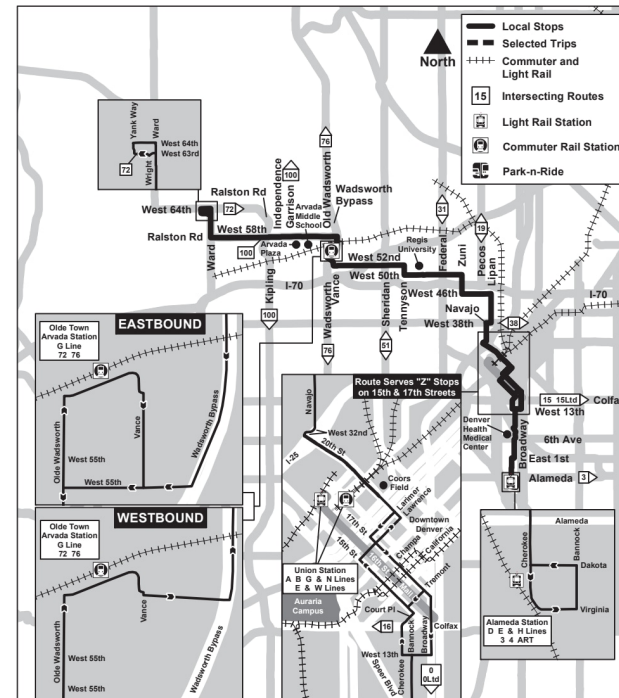

52

W 52nd Avenue / South Bannock

Route 52 West 52nd Avenue/South Bannock Effective: 4 January 2026
Map Revised: 4 January 2026

Holiday schedule

RTD services follow a Sunday/Holiday schedule on New Year's Day, Memorial Day, Independence Day, Labor Day, Thanksgiving Day, and Christmas Day