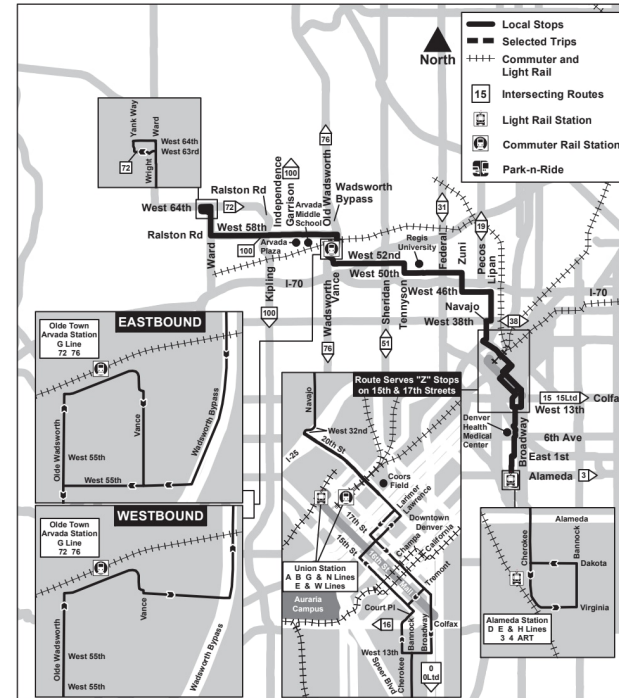

52

W 52nd Avenue / South Bannock

W 52번가 / 사우스 배녹

Route 52 West 52nd Avenue/South Bannock Effective: 4 January 2026
Map Revised: 4 January 2026

휴일 일정

RTD 서비스는 설날, 현충일, 독립기념일, 노동절, 추수감사절, 성탄절의 일요일/공휴일 일정을 따릅니다.

63rd - Wright	58th - Independence	Olde Town Arvada Stn...	Olde Town Arvada...	52nd - Sheridan	50th - Federal	46th - Tejon	Lipan - 38th	17th - California	Broadway - Colfax	Bannock - Speer	Alameda Station
08:15	08:24	08:33	08:34	08:43	08:49	08:54	08:59	09:15	09:18	09:23	09:31
09:15	09:24	09:33	09:34	09:43	09:49	09:54	09:59	10:15	10:18	10:23	10:31
10:15	10:24	10:33	10:34	10:43	10:49	10:54	10:59	11:15	11:18	11:23	11:31