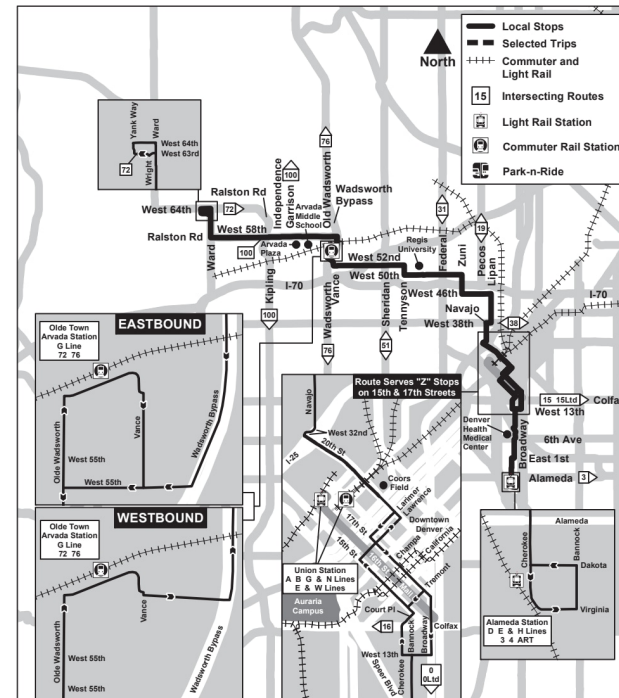

52

W 52nd Avenue / South Bannock

W 52nd Avenue / South
Bannock

Route 52 West 52nd Avenue/South Bannock Effective: 4 January 2026
Map Revised: 4 January 2026

Calendrier des vacances

Les services RTD suivent un horaire dimanche/vacances le jour de l'an, Memorial Day, Independence Day, Labor Day, Thanksgiving Day et le jour de Noël.