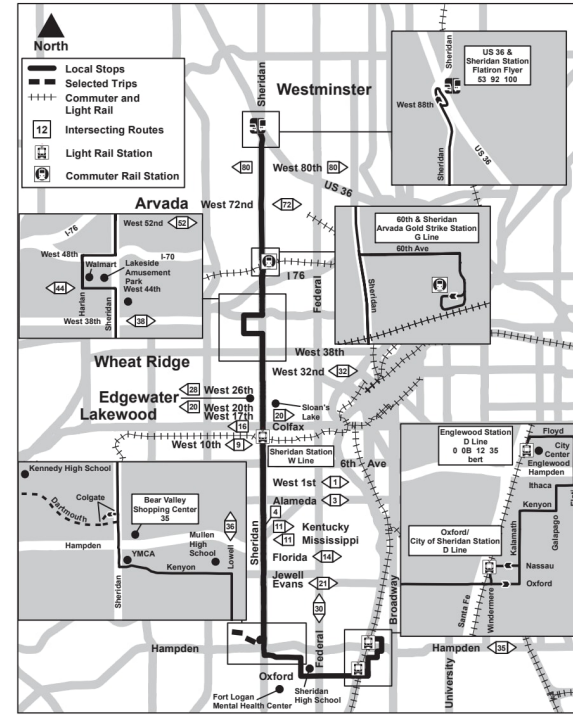

## Sheridan Blvd

शेरिडन ब्लाव्ड

Route 51 Sheridan Boulevard Effective: 4 January 2026  
Map Revised: 4 January 2026

### किंवदन्ती

Englewood...

04:32

05:02

स्टप / स्टेशनको नाम

बिहान

अपराह्न

51

Englewood Station - Gate H	Oxford-City of Sheridan Station	Oxford - Federal	Dartmouth - Lamar	Colgate - Sheridan	Sheridan - Dartmouth	Sheridan - Evans	Sheridan - Alameda	Sheridan Station [Lv]	Sheridan - Colfax	Sheridan - 26th	44th - Eaton	Sheridan - 52nd	60th & Sheridan - Arvada Gold Strike Station - Gate B [Lv]	Sheridan - 72nd	US 36 & Sheridan Station - Gate A
06:32	06:40	06:45			06:54	06:58	07:06	07:15	07:18	07:21	07:28	07:34	07:39	07:45	07:53
07:02	07:10	07:15			07:24	07:28	07:36	07:45	07:48	07:51	07:58	08:04	08:09	08:15	08:23
08:02	08:10	08:15			08:24	08:28	08:36	08:45	08:48	08:51	08:58	09:04	09:09	09:15	09:23
09:02	09:10	09:15			09:24	09:28	09:36	09:45	09:48	09:51	09:57	10:03	10:08	10:14	10:22
10:02	10:10	10:15			10:24	10:28	10:36	10:45	10:48	10:51	10:57	11:03	11:08	11:14	11:22
				11:21	11:23	11:28	11:36	11:45	11:48	11:51	11:57	12:03	12:08	12:14	12:22
				12:21	12:23	12:28	12:36	12:45	12:48	12:51	12:57	01:03	01:08	01:14	01:22

## RTD पार्किङ

Sheridan Station | 800 खाली ठाउँहरू  
1198 Sheridan Blvd, Denver 80204

US36 / Sheridan Station West Side | 1310 खाली ठाउँहरू  
8820 Sheridan Blvd, Westminster 80031

60th/Sheridan-Arvada Gold Strike Station | 330 खाली  
ठाउँहरू  
5980 Sheridan Blvd, Arvada 80003