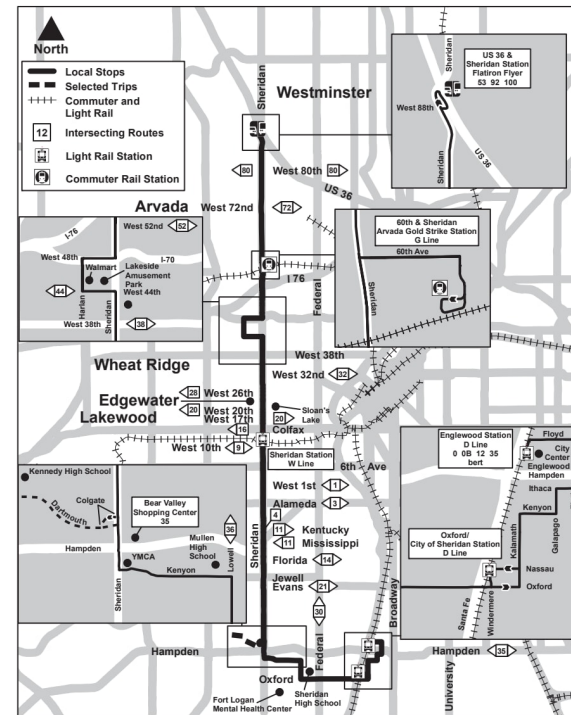

51

Sheridan Blvd

Boulevard Sheridan

Route 51 Sheridan Boulevard Effective: 4 January 2026
Map Revised: 4 January 2026

Calendrier des vacances

Les services RTD suivent un horaire dimanche/vacances le jour de l'an, Memorial Day, Independence Day, Labor Day, Thanksgiving Day et le jour de Noël.

Englewood Station - Gate H	Oxford-City of Sheridan Station	Oxford - Federal	Dartmouth - Lamar	Colgate - Sheridan	Sheridan - Dartmouth	Sheridan - Evans	Sheridan - Alameda	Sheridan Station [Lv]	Sheridan - Colfax	Sheridan - 26th	44th - Eaton	Sheridan - 52nd	60th & Sheridan - Arvada Gold Strike Station - Gate B [Lv]	Sheridan - 72nd	US 36 & Sheridan Station - Gate A
06:32	06:40	06:45			06:54	06:58	07:06	07:15	07:18	07:21	07:28	07:34	07:39	07:45	07:53
07:02	07:10	07:15			07:24	07:28	07:36	07:45	07:48	07:51	07:58	08:04	08:09	08:15	08:23
08:02	08:10	08:15			08:24	08:28	08:36	08:45	08:48	08:51	08:58	09:04	09:09	09:15	09:23
09:02	09:10	09:15			09:24	09:28	09:36	09:45	09:48	09:51	09:57	10:03	10:08	10:14	10:22
10:02	10:10	10:15			10:24	10:28	10:36	10:45	10:48	10:51	10:57	11:03	11:08	11:14	11:22
				11:21	11:23	11:28	11:36	11:45	11:48	11:51	11:57	12:03	12:08	12:14	12:22
				12:21	12:23	12:28	12:36	12:45	12:48	12:51	12:57	01:03	01:08	01:14	01:22

US36 / Sheridan Station West Side | 1310 espaces
8820 Sheridan Blvd, Westminster 80031

60th/Sheridan-Arvada Gold Strike Station | 330 espaces
5980 Sheridan Blvd, Arvada 80003

Englewood Station | 910 espaces
899 W Floyd Ave, Englewood 80110