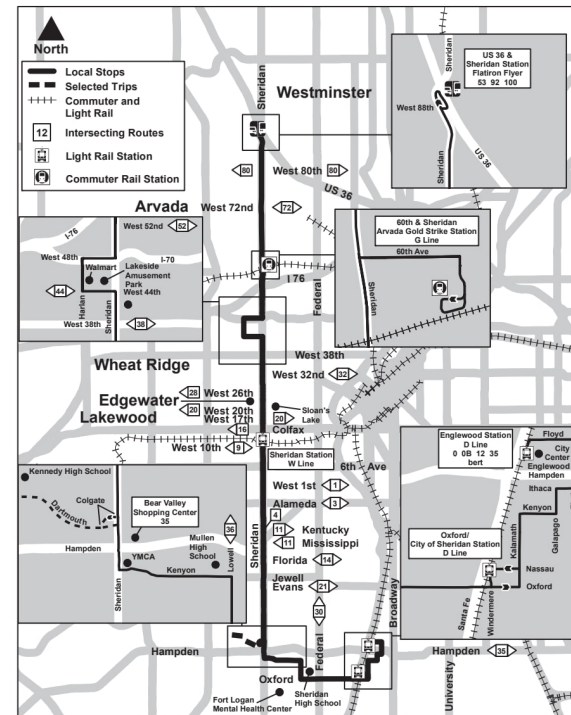

51

Sheridan Blvd

Route 51 Sheridan Boulevard Effective: 4 January 2026
Map Revised: 4 January 2026

Holiday schedule

RTD services follow a Sunday/Holiday schedule on New Year's Day, Memorial Day, Independence Day, Labor Day, Thanksgiving Day, and Christmas Day