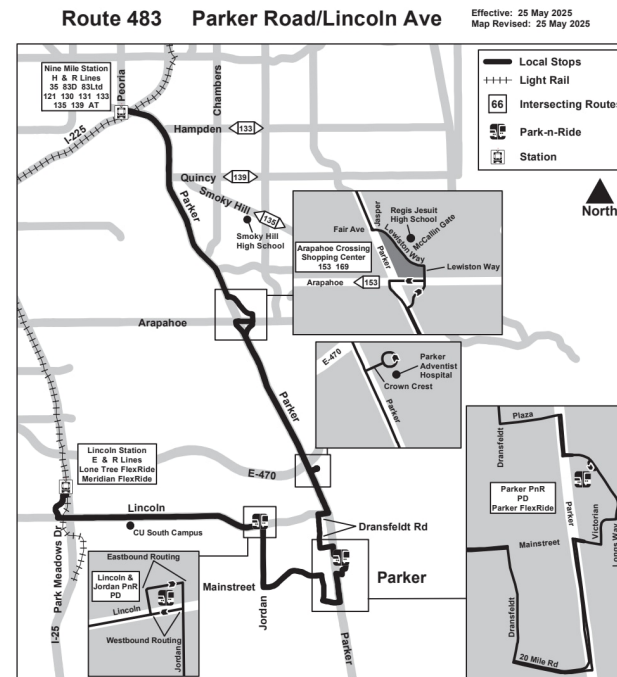

483

Parker Road - Lincoln Ave

483

JANUARY 4, 2026 - MAY 23, 2026

SOUTHBOUND | MONDAY - FRIDAY

Nine Mile Station Gate A	Lewiston - McCallin	Crown Crest - Parker	Parker Park-n-Ride	Mainstreet - Jordan	Lincoln & Jordan Park-n-Ride	Lincoln - Havana	Lincoln Station Gate B
			05:27	05:36	05:40	05:47	05:51
06:00	06:13	06:25	06:37	06:46	06:50	06:57	07:01
06:58	07:11	07:23	07:35	07:44	07:48	07:57	08:01
07:57	08:10	08:22	08:34	08:43	08:47	08:54	08:58
08:57	09:10	09:22	09:34	09:43	09:47	09:54	09:58
09:57	10:10	10:22	10:34	10:43	10:47	10:54	10:58
10:57	11:10	11:22	11:34	11:43	11:47	11:54	11:58
11:57	12:10	12:22	12:34	12:44	12:47	12:54	12:58
12:57	01:10	01:22	01:34	01:44	01:47	01:54	01:58
01:50	02:04	02:18	02:31	02:42	02:46	02:54	02:58
02:44	02:58	03:12	03:25	03:36	03:40	03:48	03:52
03:52	04:06	04:20	04:33	04:45	04:49	04:57	05:01
04:52	05:07	05:21	05:34	05:45	05:49	05:57	06:01
05:58	06:13	06:26	06:38	06:48	06:51	06:58	07:01
07:01	07:14	07:26	07:38	07:48	07:51	07:58	08:01

CUSTOMER ASSISTANCE

Customer Care

303.299.6000 (TTY) 711

Monday - Friday: 6 a.m. - 8 p.m.

Saturday - Sunday: 9 a.m. - 6 p.m.

Visit us online: www.rtd-denver.com

Check schedules

View route maps

Find parking locations

Sign up for Aervice Alerts

Lost and Found

303.299.6000 (option 3)

Schedules and Services

Scan here for schedules and services

Transit Watch

Have security or safety concerns?
Download RTD Transit Watch now or
call 303.299.2911

RTD MyRide

Download the app to scan and ride, manage your account, and purchase mobile tickets.

RTD PARKING

Lincoln Station | 1734 spaces
10203 Station Way, Lone Tree 80124

Lincoln / Jordan | 102 spaces
16775 Lincoln Ave, Parker 80134