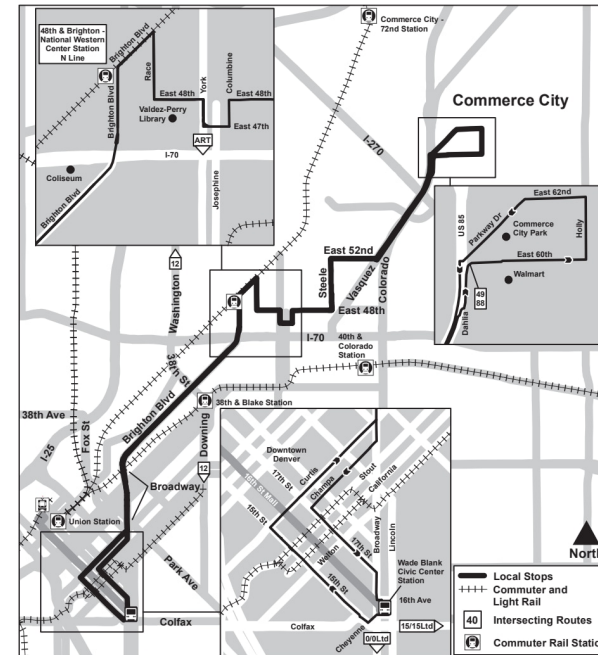

48

East 48th Avenue / Commerce City

Route 48 East 48th Avenue/Commerce City Effective: 4 January 2026
Map Revised: 4 January 2026

Holiday schedule

RTD services follow a Sunday/Holiday schedule on New Year's Day, Memorial Day, Independence Day, Labor Day, Thanksgiving Day, and Christmas Day

Legend

Wade Blank Civic...	Stop / Station...
05:28	AM
05:58	PM

JANUARY 4, 2026 - MAY 23, 2026

EASTBOUND | MONDAY - FRIDAY

Wade Blank Civic Cntr Stn	Curtis - 16th	Brighton - 31st	Brighton - 38th	48th - Brighton Station	Columbine - 47th	52nd - Steele	60th - Dahlia [Arrive]
05:28	05:34	05:42	05:45	05:49	05:53	05:57	06:04
05:58	06:04	06:12	06:15	06:19	06:23	06:27	06:34
06:29	06:36	06:45	06:48	06:52	06:57	07:01	07:07
06:59	07:06	07:15	07:18	07:22	07:27	07:31	07:37
07:29	07:36	07:45	07:48	07:52	07:57	08:01	08:07
07:58	08:05	08:14	08:17	08:21	08:26	08:30	08:36
08:29	08:36	08:45	08:48	08:52	08:57	09:01	09:07
08:59	09:06	09:15	09:18	09:22	09:27	09:32	09:37
09:30	09:37	09:46	09:49	09:53	09:58	10:03	10:08
09:58	10:05	10:15	10:18	10:22	10:26	10:31	10:37
10:28	10:35	10:45	10:48	10:52	10:56	11:01	11:07
10:58	11:05	11:15	11:18	11:22	11:26	11:31	11:37
11:28	11:35	11:45	11:48	11:52	11:56	12:01	12:07
11:58	12:05	12:15	12:18	12:22	12:26	12:31	12:37
12:28	12:35	12:45	12:48	12:52	12:56	01:01	01:07
12:58	01:05	01:15	01:18	01:22	01:26	01:31	01:37
01:26	01:34	01:44	01:48	01:52	01:57	02:02	02:08
01:56	02:04	02:14	02:18	02:22	02:27	02:32	02:38
02:25	02:33	02:43	02:47	02:51	02:56	03:01	03:07
02:55	03:03	03:13	03:17	03:21	03:26	03:31	03:38
03:26	03:34	03:44	03:48	03:52	03:57	04:02	04:09
03:56	04:04	04:14	04:18	04:22	04:27	04:32	04:39
04:26	04:34	04:44	04:48	04:52	04:57	05:02	05:09
04:57	05:05	05:15	05:19	05:23	05:28	05:33	05:40
05:27	05:35	05:45	05:49	05:53	05:58	06:03	06:10
05:59	06:06	06:16	06:19	06:23	06:28	06:32	06:37
06:29	06:36	06:46	06:49	06:53	06:58	07:02	07:07