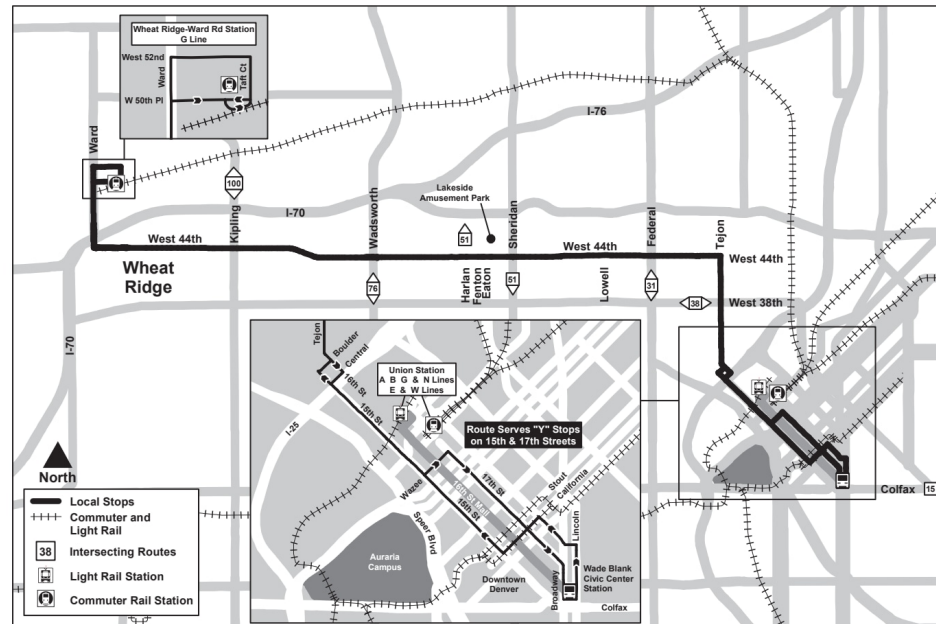

44 44th Avenue

Route 44 44th Avenue Effective: 4 January 2026
Map Revised: 4 January 2026

Holiday schedule

RTD services follow a Sunday/Holiday schedule on New Year's Day, Memorial Day, Independence Day, Labor Day, Thanksgiving Day, and Christmas Day

Legend

Wheat Ridge...

04:49

05:49

Stop / Station...

AM

PM

JANUARY 4, 2026 - MAY 23, 2026

EASTBOUND | MONDAY - FRIDAY

Wheat Ridge Ward Station...	44th - Kipling	44th - Wadsworth	44th - Fenton	44th - Federal	15th - Delgany	17th - Lawrence	17th - Stout	Wade Blank Civic Center Stn...
04:49	04:59	05:04	05:07	05:14	05:25	05:30	05:33	05:36
05:49	05:59	06:04	06:07	06:14	06:25	06:30	06:33	06:36
06:44	06:54	07:00	07:04	07:12	07:25	07:30	07:33	07:37
07:09	07:19	07:25	07:29	07:37	07:50	07:55	07:58	08:02
07:44	07:54	08:00	08:04	08:12	08:25	08:30	08:33	08:37
08:09	08:19	08:25	08:29	08:37	08:50	08:55	08:58	09:02
08:46	08:56	09:01	09:05	09:13	09:25	09:30	09:33	09:36
09:46	09:56	10:01	10:05	10:13	10:25	10:30	10:33	10:36
10:46	10:56	11:01	11:05	11:13	11:25	11:30	11:33	11:36
11:45	11:55	12:00	12:04	12:13	12:25	12:30	12:33	12:36
12:45	12:55	01:00	01:04	01:13	01:25	01:30	01:33	01:36
01:45	01:55	02:00	02:04	02:13	02:25	02:30	02:33	02:36
02:45	02:55	03:00	03:04	03:13	03:25	03:30	03:33	03:36
03:44	03:54	03:59	04:03	04:12	04:25	04:30	04:33	04:37
04:44	04:54	04:59	05:03	05:12	05:25	05:30	05:33	05:37
05:53	06:02	06:06	06:09	06:17	06:28	06:33	06:36	06:39
06:50	06:59	07:03	07:06	07:14	07:25	07:30	07:33	07:36
07:50	07:59	08:03	08:06	08:14	08:25	08:30	08:33	08:36
08:51	09:00	09:04	09:07	09:14	09:25	09:30	09:33	09:36
09:51	10:00	10:04	10:07	10:14	10:25	10:30	10:33	10:36
10:51	11:00	11:04	11:07	11:14	11:25	11:30	11:33	11:36