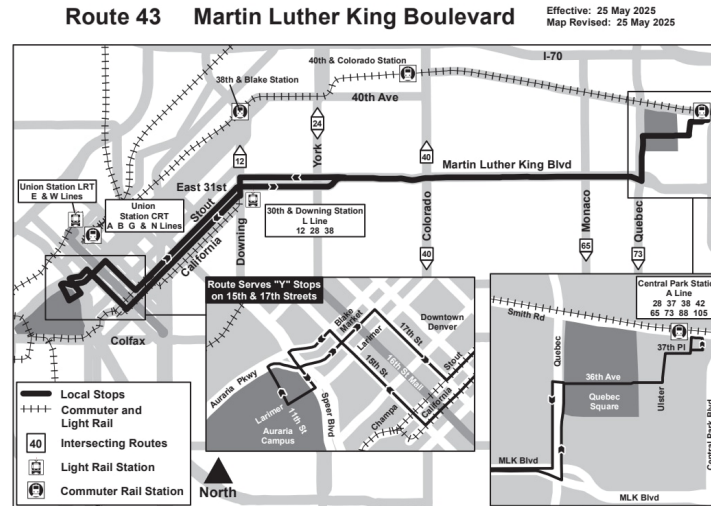

43

Martin Luther King Blvd 마틴 루터 킹 블러바드

휴일 일정

RTD 서비스는 설날, 현충일, 독립기념일, 노동절, 추수감사절, 성탄절의 일요일/공휴일 일정을 따릅니다.

범례

11th - Larimer

04:14
04:44

정류장 / 역 이름

AM
PM

43

2026년 1월 4일 - 2026년 5월 23일

동행 | 일요일/공휴일

11th - Larimer	17th - Lawrence	Stout - 18th	31st - Downing	31st - York	MLK Blvd - Colorado	MLK Blvd - Monaco	Central Park Station Gate B2
04:14	04:18	04:22	04:29	04:32	04:36	04:41	04:47
04:44	04:48	04:52	04:59	05:02	05:06	05:11	05:17
05:14	05:18	05:22	05:29	05:32	05:36	05:41	05:47
05:44	05:48	05:52	05:59	06:02	06:06	06:11	06:17
06:14	06:18	06:22	06:29	06:32	06:36	06:41	06:47
06:44	06:48	06:52	06:59	07:02	07:06	07:11	07:17
07:14	07:18	07:22	07:29	07:32	07:36	07:41	07:47
07:44	07:48	07:52	07:59	08:02	08:06	08:11	08:17
08:14	08:18	08:22	08:29	08:32	08:36	08:41	08:47
08:44	08:48	08:52	08:59	09:02	09:06	09:11	09:17
09:14	09:18	09:22	09:29	09:32	09:36	09:41	09:47
09:42	09:47	09:51	09:58	10:01	10:05	10:10	10:17
10:12	10:17	10:21	10:28	10:31	10:35	10:40	10:47
10:27	10:32	10:36	10:43	10:46	10:50	10:55	11:02
10:42	10:47	10:51	10:58	11:01	11:05	11:10	11:17
10:57	11:02	11:06	11:13	11:16	11:20	11:25	11:32
11:12	11:17	11:21	11:28	11:31	11:35	11:40	11:47
11:27	11:32	11:36	11:43	11:46	11:50	11:55	12:02
11:42	11:47	11:51	11:58	12:01	12:05	12:10	12:17
11:57	12:02	12:06	12:13	12:16	12:20	12:25	12:32
12:12	12:17	12:21	12:28	12:31	12:35	12:40	12:47
12:27	12:32	12:36	12:43	12:46	12:50	12:55	01:02
12:42	12:47	12:51	12:58	01:01	01:05	01:10	01:17
12:57	01:02	01:06	01:13	01:16	01:20	01:25	01:32
01:12	01:17	01:21	01:28	01:31	01:35	01:40	01:47
01:27	01:32	01:36	01:43	01:46	01:50	01:55	02:02
01:42	01:47	01:51	01:58	02:01	02:05	02:10	02:17